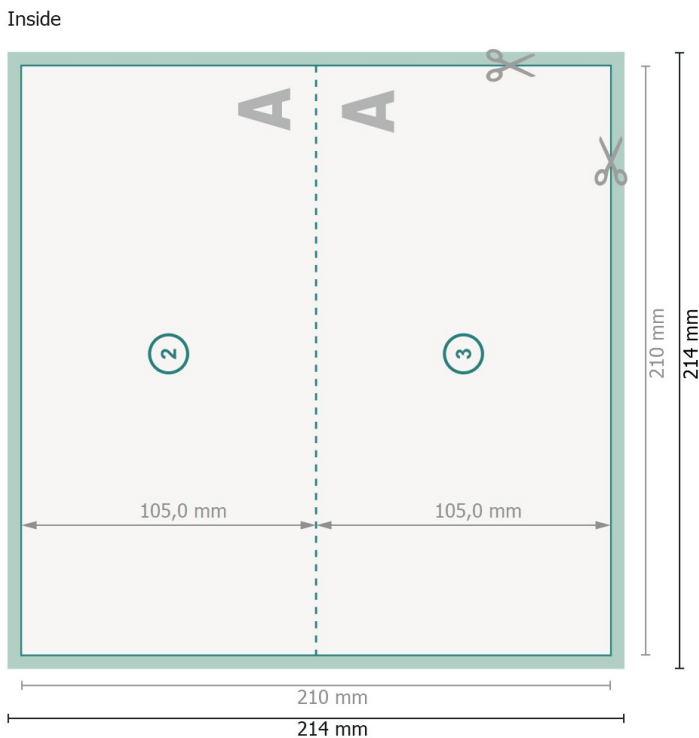

Folded voucher cards, DL, Landscape, long side creasing

1 fold

View rotated by 90 degrees.

Dataformat (incl. 2 mm bleed):

21,4 x 21,4 cm

Trimmed size:

21 x 21 cm

Trimmed size (closed):

21 x 10,5 cm

bleed:

2 mm

Safety margin:

4 mm

Maintaining space between the text/information and the edge of the trimmed format prevents undesirable cuts.

Explanation of symbols

-  Bleed
-  Reading direction
-  Trimmed size
-  Data format
-  Creasing/Folding

Please note:

Allow for trim allowance and safety margin according to instructions.

Arrange background graphics, images or graphics up to the edge of the data format.

Tolerances may occur during production due to cutting, punching and folding processes.