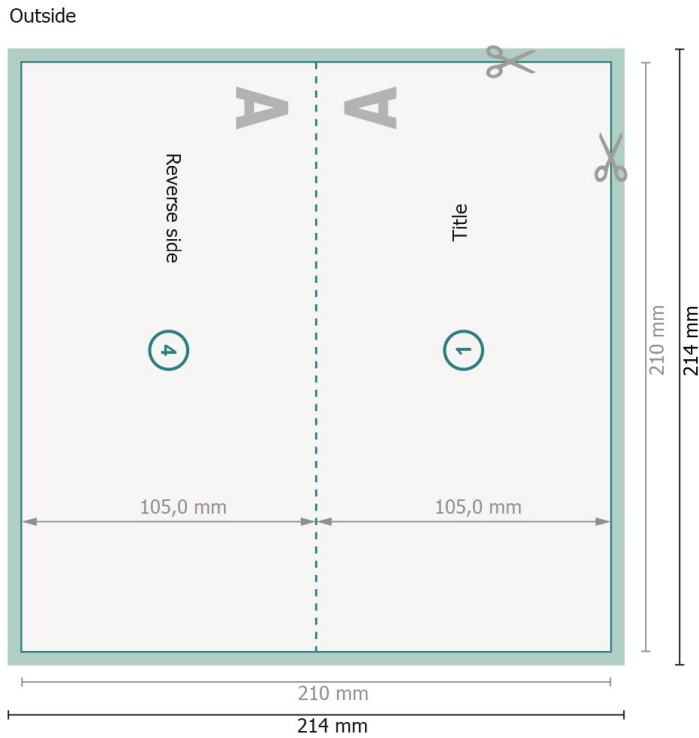

Folded voucher cards, DL, Landscape, long side creasing

1 fold

View rotated by 90 degrees.

Dataformat (incl. 2 mm bleed):

21,4 x 21,4 cm

Trimmed size:

21 x 21 cm

Trimmed size (closed):

21 x 10,5 cm

bleed:

2 mm

Safety margin:

4 mm

Maintaining space between the text/information and the edge of the trimmed format prevents undesirable cuts.

Explanation of symbols

-  Bleed
-  Reading direction
-  Trimmed size
-  Data format
-  Creasing/Folding

Please note:

Allow for trim allowance and safety margin according to instructions.

Arrange background graphics, images or graphics up to the edge of the data format.

Tolerances may occur during production due to cutting, punching and folding processes.