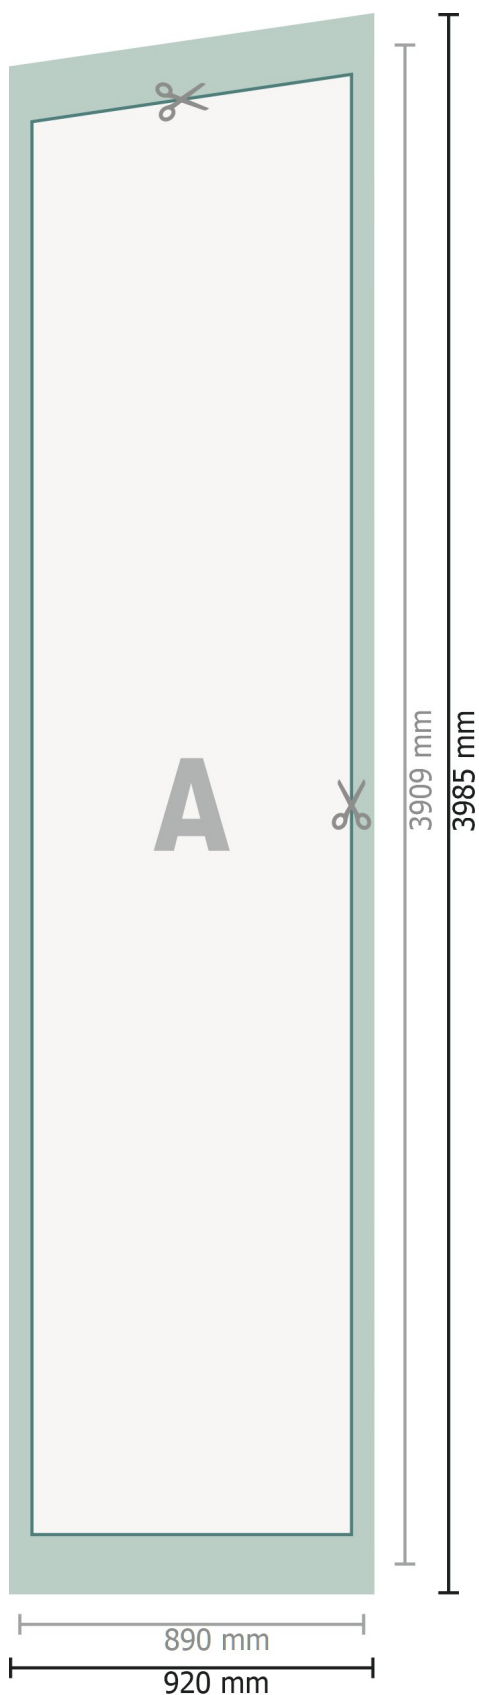

Square Flag, print, 89 x 390.9 cm

Data format:

92 x 398,5 cm

Trimmed size:

89 x 390,9 cm

Safety margin:

40 mm

Maintaining space between the text/information and the edge of the trimmed format prevents undesirable cuts.

Explanation of symbols

-  Bleed
-  Reading direction
-  Trimmed size
-  Data format

Please note:

Allow for trim allowance and safety margin according to instructions.

Arrange background graphics, images or graphics up to the edge of the data format.

Tolerances may occur during production due to cutting, punching and folding processes.

Printing data: Instructions and templates can be found under the menu item *Printing data* at www.onlineprinters.com