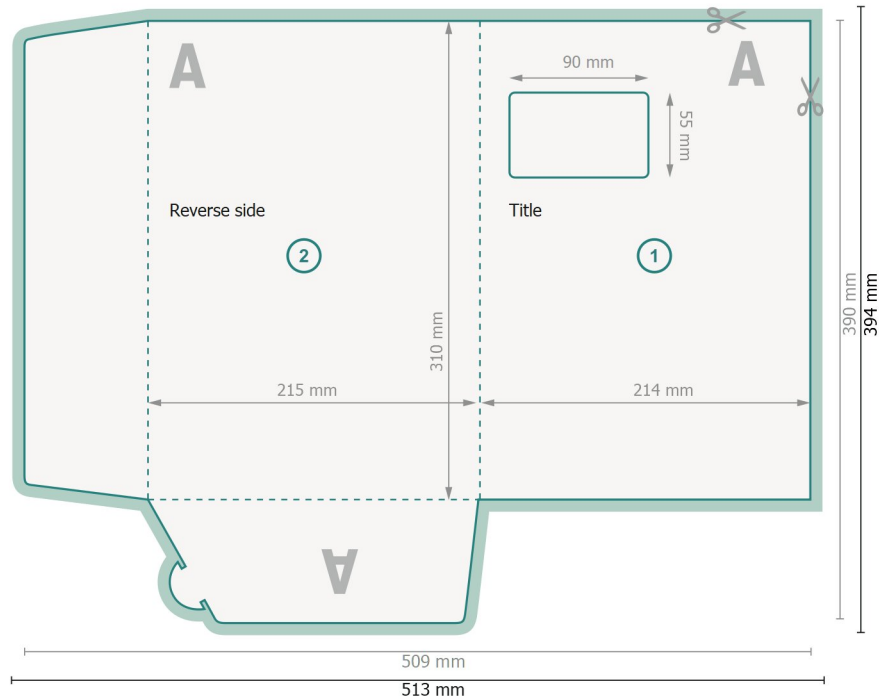

Folders with flaps, A4

#12 (Portrait)

Outside

Dataformat (incl. 2 mm bleed):

51,3 x 39,4 cm

Trimmed size:

50,9 x 39 cm

Trimmed size (closed):

21,5 x 31 cm

bleed:

2 mm

Safety margin:

4 mm

Maintaining space between the text/information and the edge of the trimmed format prevents undesirable cuts.

Explanation of symbols

 Bleed

 Reading direction

 Trimmed size

 Data format

 We will cut/perforate your product here

 Creasing/Folding

Please note:

Allow for trim allowance and safety margin according to instructions.

Arrange background graphics, images or graphics up to the edge of the data format.

Tolerances may occur during production due to cutting, punching and folding processes.

Printing data: Instructions and templates can be found under the menu item *Printing data* at www.onlineprinters.com