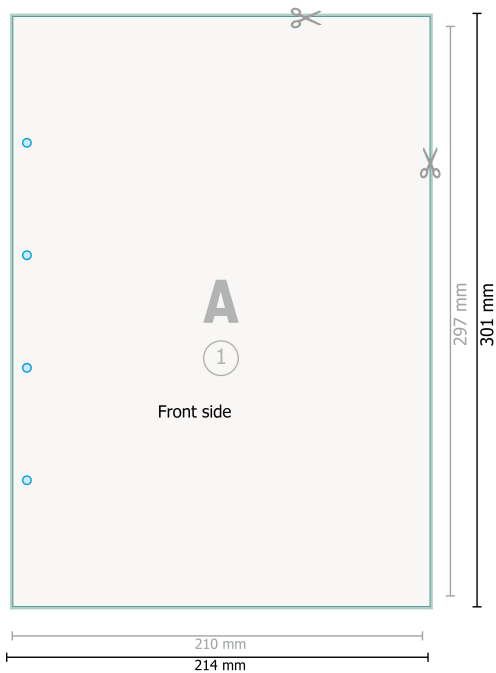

Premium Notepads, A4, both sides

 Optional drilled holes

Dataformat (incl. 2 mm bleed):

21,4 x 30,1 cm

bleed:

2 mm

Trimmed size:

21 x 29,7 cm

Safety margin:

4 mm

Maintaining space between the text/information and the edge of the trimmed format prevents undesirable cuts.

Explanation of symbols

 Bleed

 Reading direction

 Trimmed size

 Data format

Please note:

Allow for trim allowance and safety margin according to instructions.

Arrange background graphics, images or graphics up to the edge of the data format.

Tolerances may occur during production due to cutting, punching and folding processes.