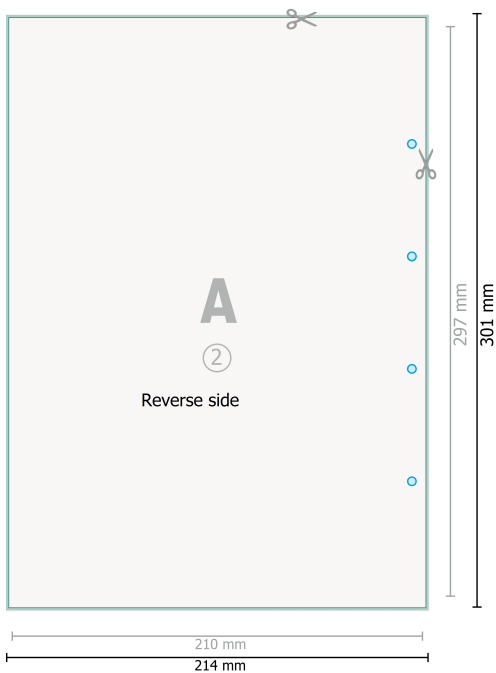

Premium Notepads, A4, both sides

 Optional drilled holes

Dataformat (incl. 2 mm bleed):

21,4 x 30,1 cm

bleed:

2 mm

Trimmed size:

21 x 29,7 cm

Safety margin:

4 mm

Maintaining space between the text/information and the edge of the trimmed format prevents undesirable cuts.

Explanation of symbols

 Bleed

 Reading direction

 Trimmed size

 Data format

Please note:

Allow for trim allowance and safety margin according to instructions.

Arrange background graphics, images or graphics up to the edge of the data format.

Tolerances may occur during production due to cutting, punching and folding processes.