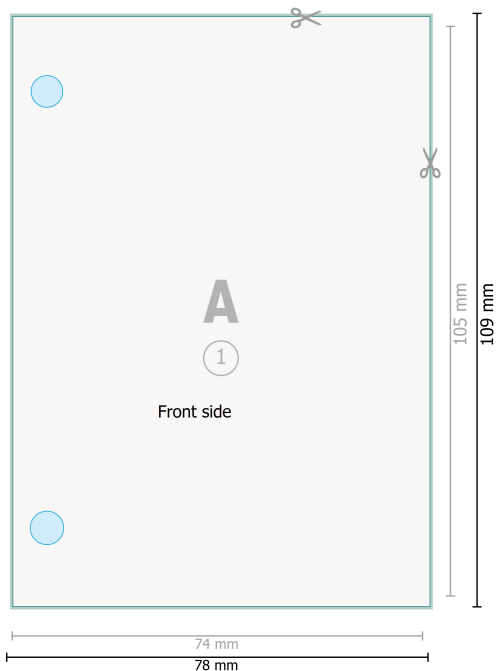

Premium Notepads, A7, both sides

Optional drilled holes

Dataformat (incl. 2 mm bleed):

7,8 x 10,9 cm

bleed:

2 mm

Trimmed size:

7,4 x 10,5 cm

Safety margin:

4 mm

Maintaining space between the text/information and the edge of the trimmed format prevents undesirable cuts.

Explanation of symbols

 Bleed

 Reading direction

 Trimmed size

 Data format

Please note:

Allow for trim allowance and safety margin according to instructions.

Arrange background graphics, images or graphics up to the edge of the data format.

Tolerances may occur during production due to cutting, punching and folding processes.