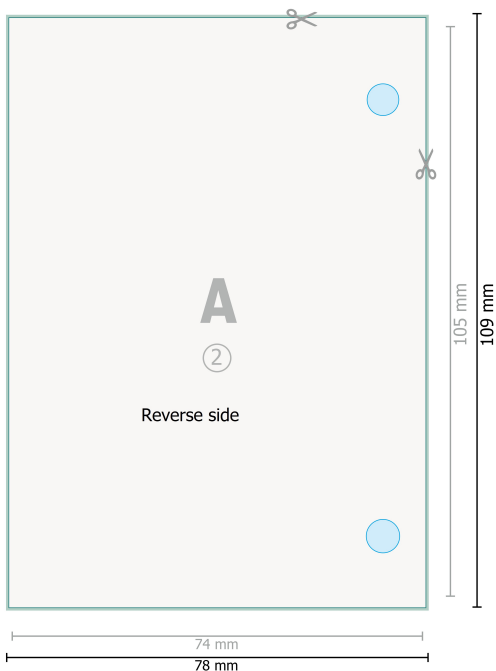

Premium Notepads, A7, both sides

Optional drilled holes

Dataformat (incl. 2 mm bleed):

7,8 x 10,9 cm

bleed:

2 mm

Trimmed size:

7,4 x 10,5 cm

Safety margin:

4 mm

Maintaining space between the text/information and the edge of the trimmed format prevents undesirable cuts.

Explanation of symbols

 Bleed

 Reading direction

 Trimmed size

 Data format

Please note:

Allow for trim allowance and safety margin according to instructions.

Arrange background graphics, images or graphics up to the edge of the data format.

Tolerances may occur during production due to cutting, punching and folding processes.