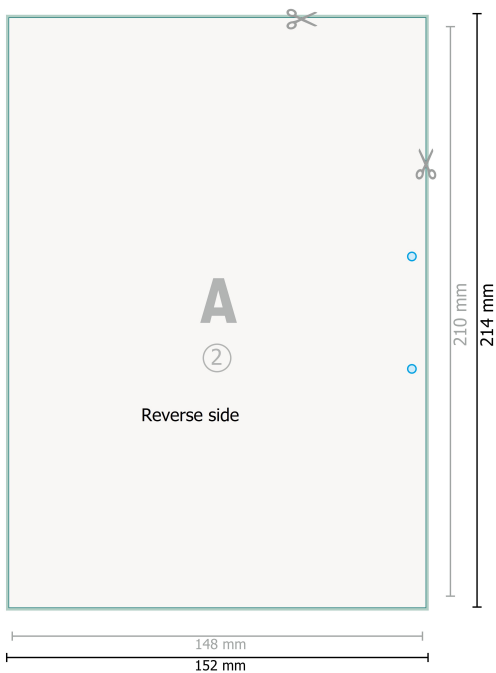

Premium Notepads, A5, both sides

Optional drilled holes

Dataformat (incl. 2 mm bleed):

15,2 x 21,4 cm

bleed:

2 mm

Trimmed size:

14,8 x 21 cm

Safety margin:

4 mm

Maintaining space between the text/information and the edge of the trimmed format prevents undesirable cuts.

Explanation of symbols

 Bleed

 Reading direction

 Trimmed size

 Data format

Please note:

Allow for trim allowance and safety margin according to instructions.

Arrange background graphics, images or graphics up to the edge of the data format.

Tolerances may occur during production due to cutting, punching and folding processes.