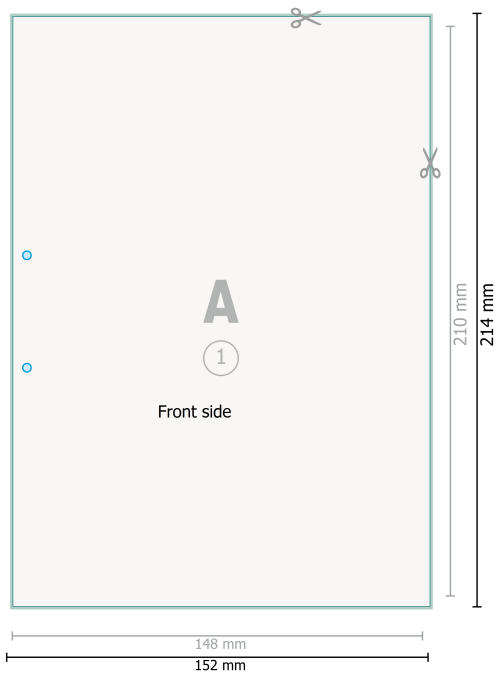

Premium Notepads, A5, both sides

Optional drilled holes

Dataformat (incl. 2 mm bleed):

15,2 x 21,4 cm

bleed:

2 mm

Trimmed size:

14,8 x 21 cm

Safety margin:

4 mm

Maintaining space between the text/information and the edge of the trimmed format prevents undesirable cuts.

Explanation of symbols

 Bleed

 Reading direction

 Trimmed size

 Data format

Please note:

Allow for trim allowance and safety margin according to instructions.

Arrange background graphics, images or graphics up to the edge of the data format.

Tolerances may occur during production due to cutting, punching and folding processes.