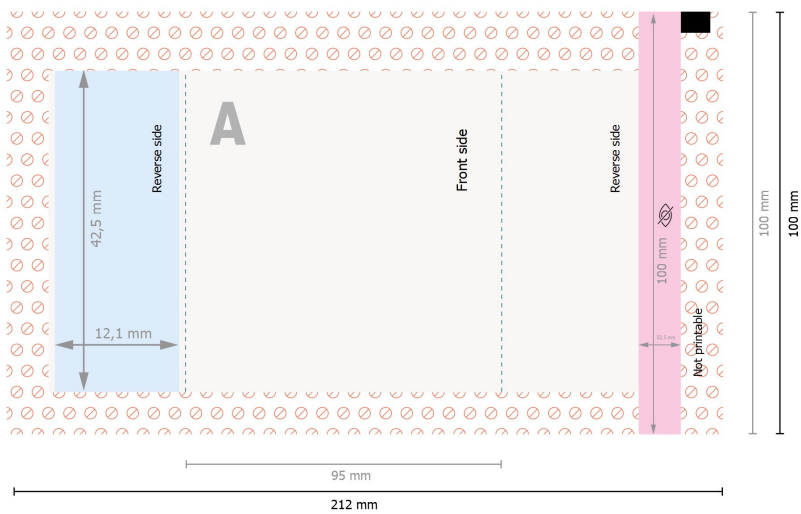

Lindt Lindor pralines

Lindt pralines, Lindt

Area for content information.

**Data format:**

21,2 x 10 cm

**Trimmed size (closed):**

7,5 x 10 cm

**Safety margin:**

4 mm

Maintaining space between the text/information and the edge of the trimmed format prevents undesirable cuts.

**Explanation of symbols**

**A** Reading direction

— Trimmed size

— Data format

⊘ Not printable

⊘ invisible

**Please note:**

Allow for trim allowance and safety margin according to instructions.

Arrange background graphics, images or graphics up to the edge of the data format.

Tolerances may occur during production due to cutting, punching and folding processes.