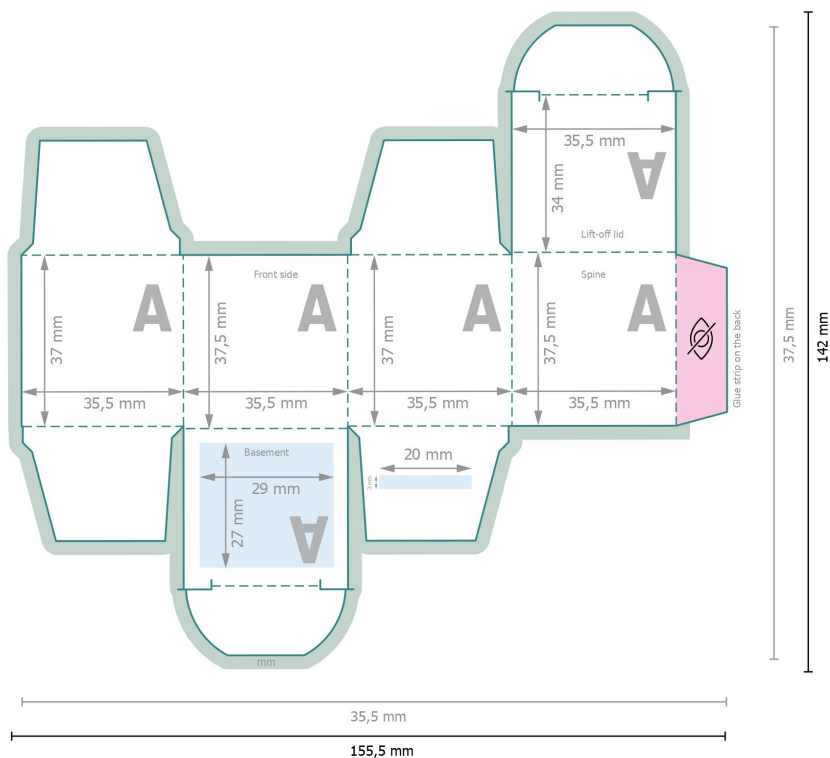

Mini promo-cube

■ Area for content information.

Data format:
15,55 x 14,2 cm

Trimmed size (closed):
3,6 x 3,8 cm

Safety margin:
4 mm

Maintaining space between the text/information and the edge of the trimmed format prevents undesirable cuts.

Explanation of symbols

-  Bleed
-  Reading direction
-  Trimmed size
-  Data format
-  invisible

Please note:

Allow for trim allowance and safety margin according to instructions.

Arrange background graphics, images or graphics up to the edge of the data format.

Tolerances may occur during production due to cutting, punching and folding processes.

Printing data: Instructions and templates can be found under the menu item *Printing data* at www.onlineprinters.com