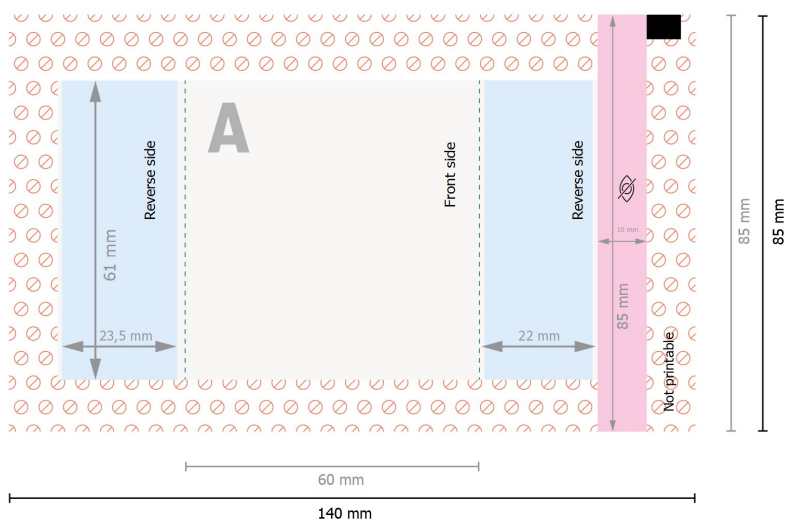

Tic tac in paper bag

Area for content information.

Data format:

14 x 8,5 cm

Trimmed size (closed):

6 x 8,5 cm

Safety margin:

4 mm

Maintaining space between the text/information and the edge of the trimmed format prevents undesirable cuts.

Explanation of symbols

A Reading direction

— Trimmed size

— Data format

⊘ Not printable

👁 Invisible

Please note:

Allow for trim allowance and safety margin according to instructions.

Arrange background graphics, images or graphics up to the edge of the data format.

Tolerances may occur during production due to cutting, punching and folding processes.