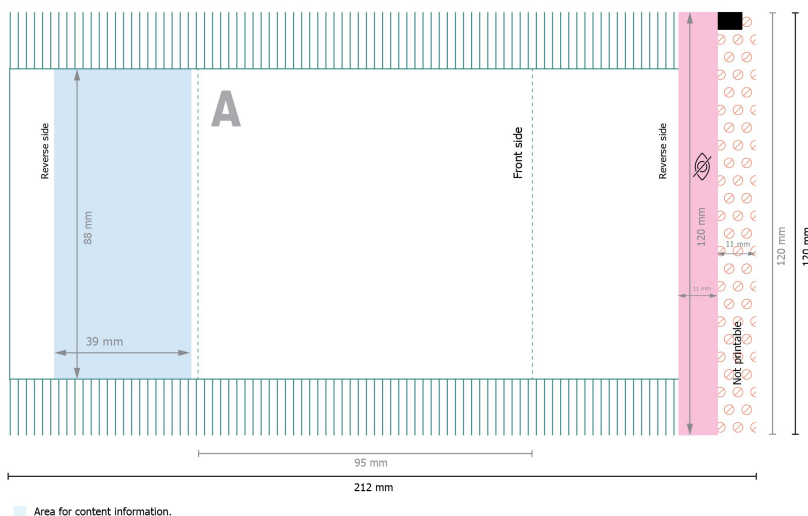

### Data format:

21,2 x 12 cm

### Trimmed size (closed):

9,5 x 12 cm

### Safety margin:

4 mm

Maintaining space between the text/information and the edge of the trimmed format prevents undesirable cuts.

### Please note:

Allow for trim allowance and safety margin according to instructions.

Arrange background graphics, images or graphics up to the edge of the data format.

Tolerances may occur during production due to cutting, punching and folding processes.