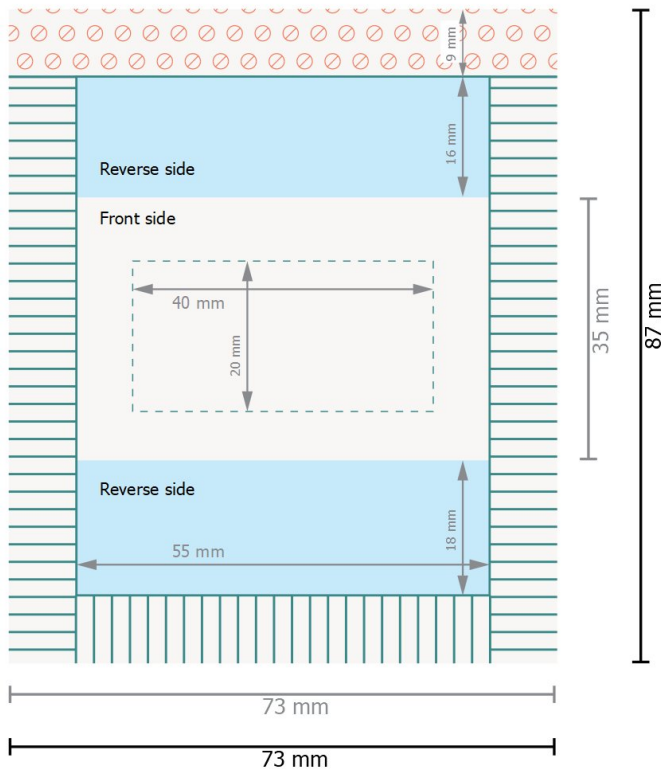

Mini chocolate bars

■ Area for content information.

Data format:

7,3 x 8,7 cm

Trimmed size (closed):

3,5 x 7,3 cm

Safety margin:

4 mm

Maintaining space between the text/information and the edge of the trimmed format prevents undesirable cuts.

Explanation of symbols

—| Trimmed size

—| Data format

⊘ Not printable

Please note:

Allow for trim allowance and safety margin according to instructions.

Arrange background graphics, images or graphics up to the edge of the data format.

Tolerances may occur during production due to cutting, punching and folding processes.

Printing data: Instructions and templates can be found under the menu item *Printing data* at www.onlineprinters.com