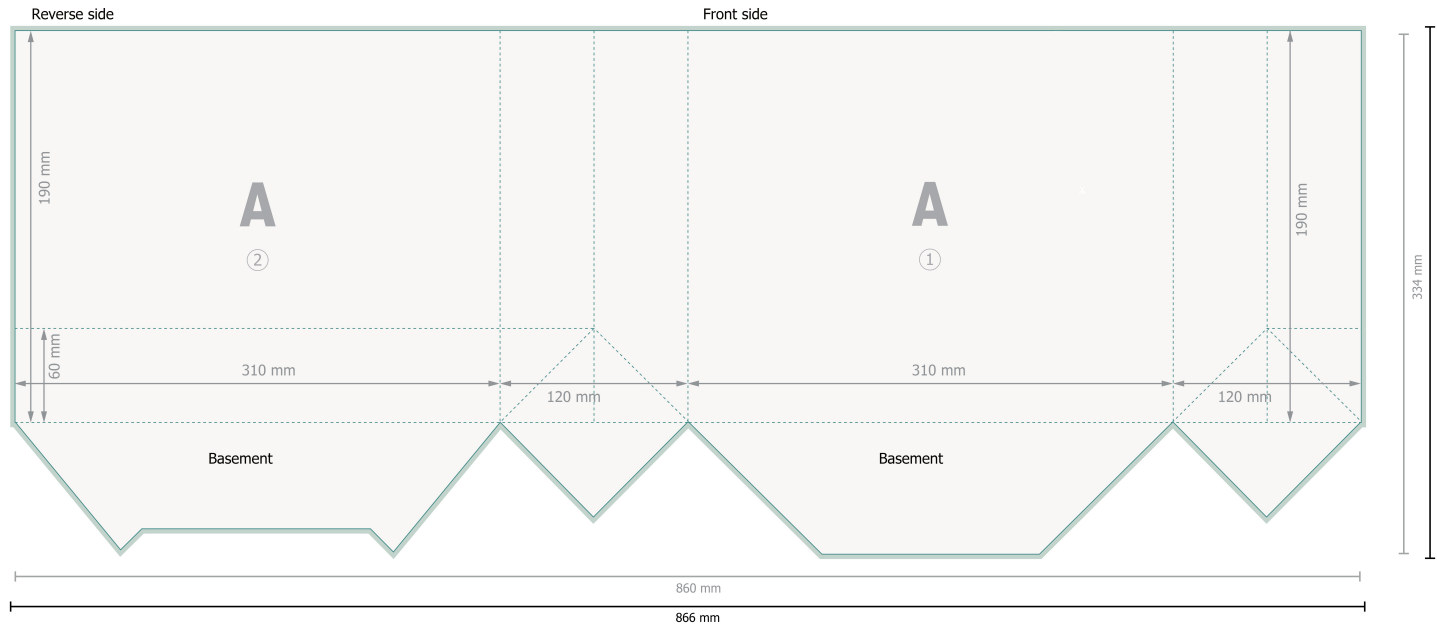

STANDARD twisted handle bags, 31 x 25 x 12 cm

Please remove the die line from the download template before generating your printfiles.
Please provide a second file (view file) to specify the position of the die line.

Dataformat (incl. 3 mm bleed):

86,6 x 34 cm

Trimmed size:

86 x 33,4 cm

Trimmed size (closed):

31 x 25 cm

Safety margin:

5 mm

Maintaining space between the text/information and the edge of the trimmed format prevents undesirable cuts.

Please note:

Allow for trim allowance and safety margin according to instructions.

Arrange background graphics, images or graphics up to the edge of the data format.

Explanation of symbols

 Bleed

 Reading direction

 Trimmed size

 Data format