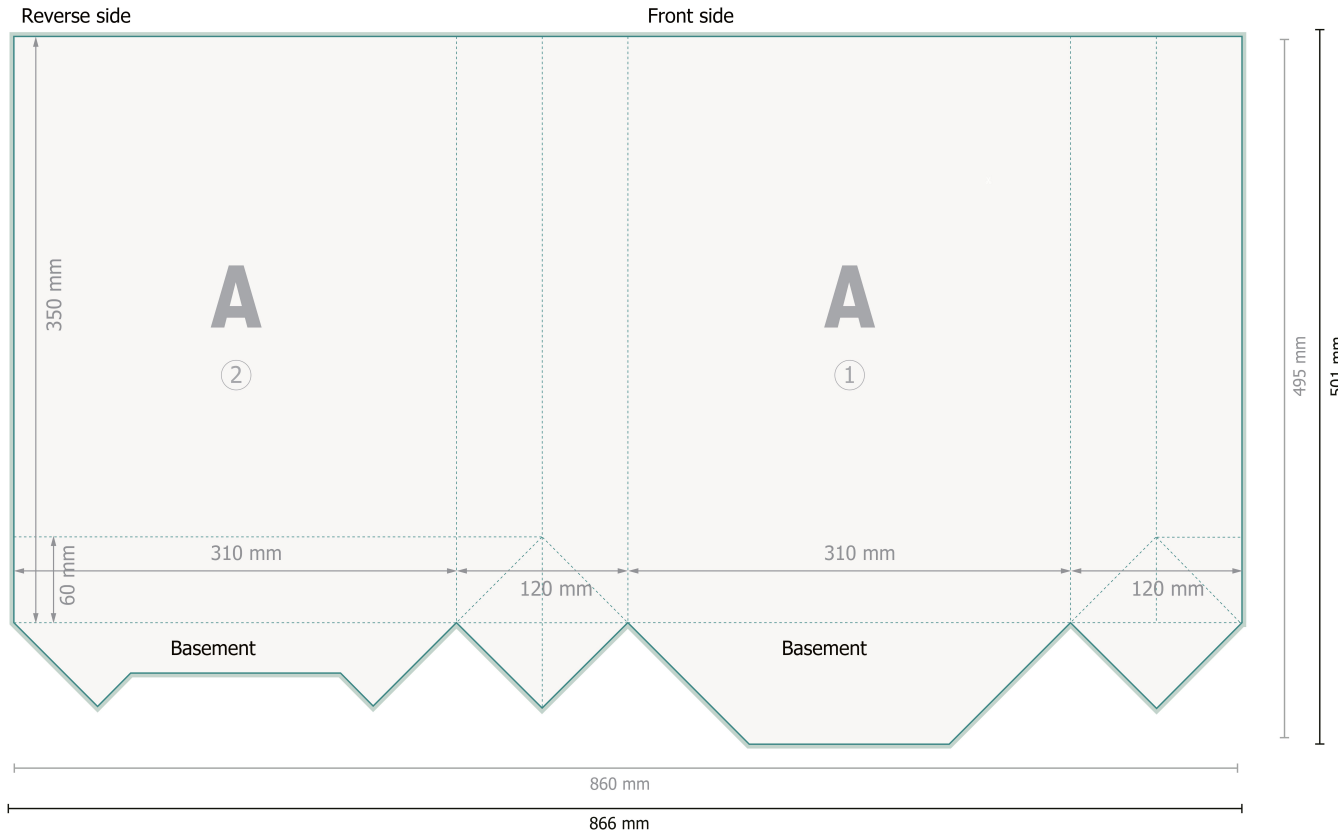

STANDARD twisted handle bags, 31 x 41 x 12 cm

Please remove the die line from the download template before generating your printfiles.
Please provide a second file (view file) to specify the position of the die line.

Dataformat (incl. 3 mm bleed):

86,6 x 50,1 cm

Trimmed size:

86 x 49,5 cm

Trimmed size (closed):

31 x 41 cm

Safety margin:

5 mm

Maintaining space between the text/information and the edge of the trimmed format prevents undesirable cuts.

Explanation of symbols

 Bleed

 Reading direction

 Trimmed size

 Data format

Please note:

Allow for trim allowance and safety margin according to instructions.

Arrange background graphics, images or graphics up to the edge of the data format.

Tolerances may occur during production due to cutting, punching and folding processes.

Printing data: Instructions and templates can be found under the menu item *Printing data* at www.onlineprinters.com