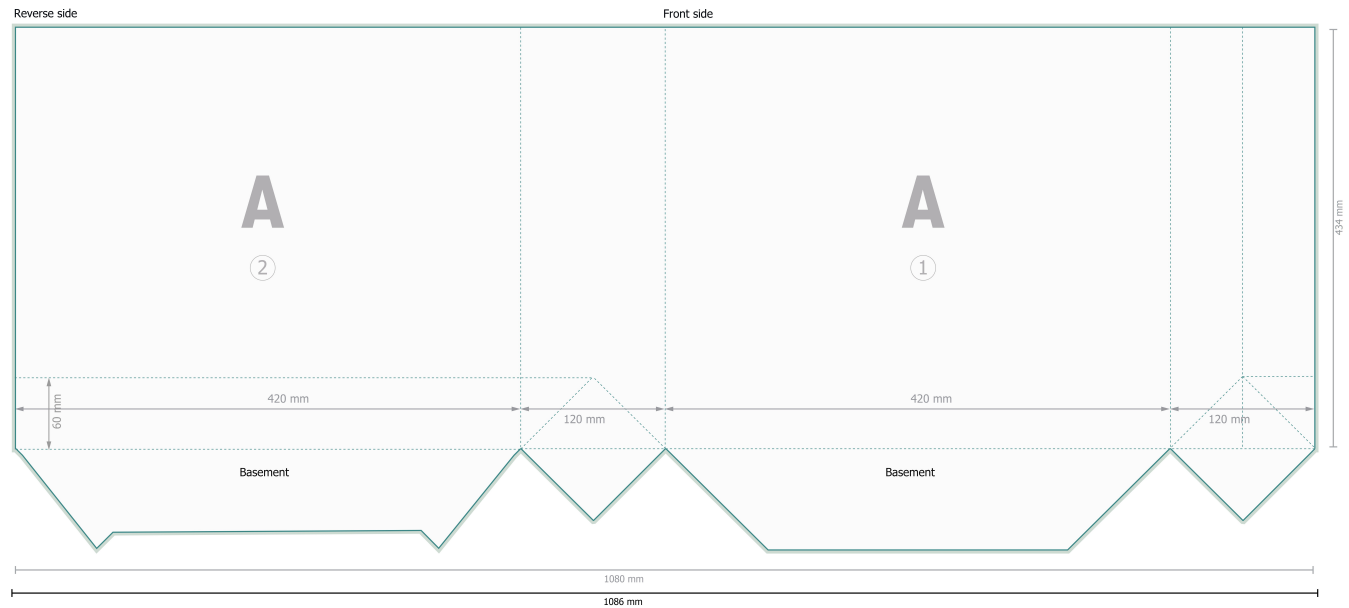

STANDARD twisted handle bags, 42 x 35 x 12 cm

Please remove the die line from the download template before generating your printfiles.
Please provide a second file (view file) to specify the position of the die line.

Dataformat (incl. 3 mm bleed):

108,6 x 44 cm

Trimmed size:

108 x 43,4 cm

Trimmed size (closed):

42 x 35 cm

Safety margin:

5 mm

Maintaining space between the text/information and the edge of the trimmed format prevents undesirable cuts.

Please note:

Allow for trim allowance and safety margin according to instructions.

Arrange background graphics, images or graphics up to the edge of the data format.

Explanation of symbols

 Bleed

 Reading direction

 Trimmed size

 Data format