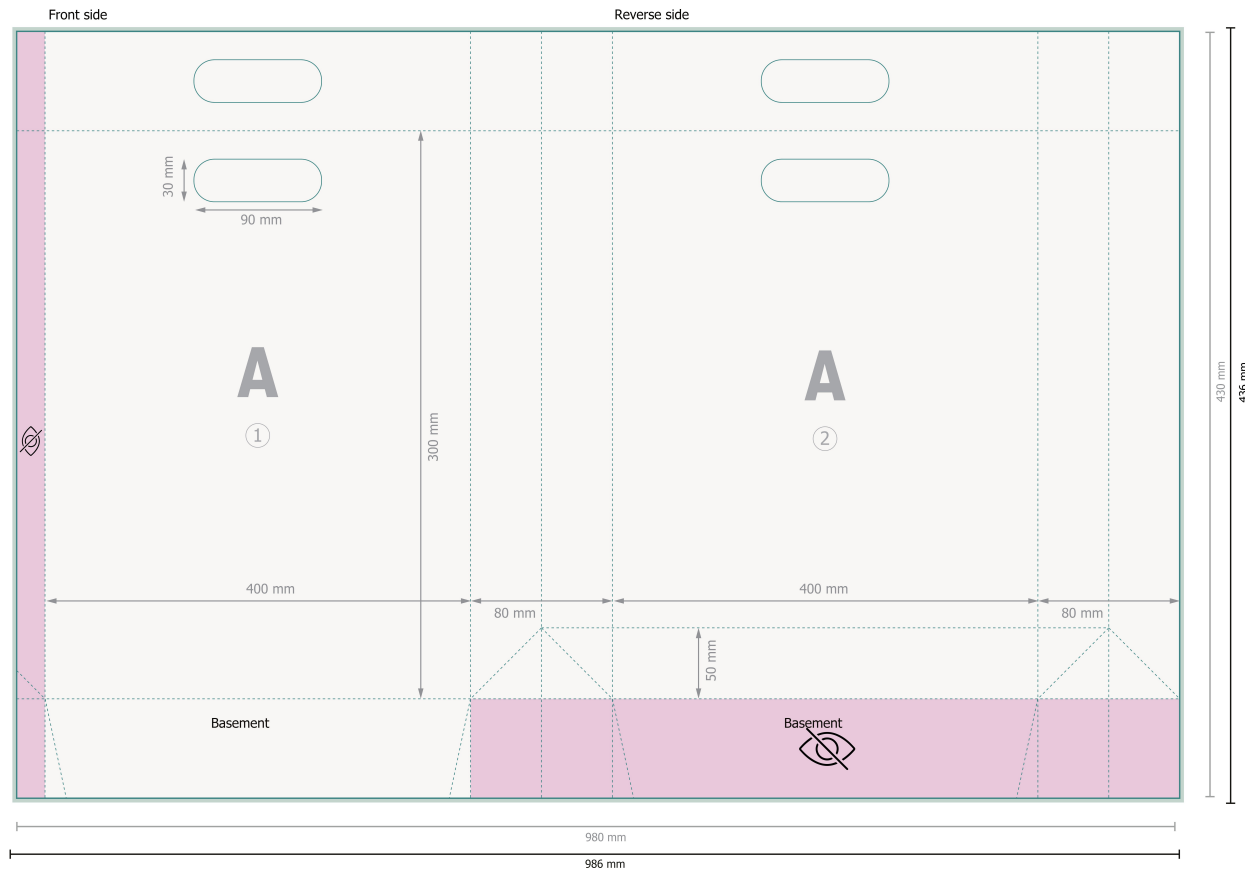

Nat. paper die cut handle bags, 40 x 30 x 8 cm,

Please remove the die line from the download template before generating your printfiles.
Please provide a second file (view file) to specify the position of the die line.

Please note:

Allow for trim allowance and safety margin according to instructions.

Arrange background graphics, images or graphics up to the edge of the data format.

Tolerances may occur during production due to cutting, punching and folding processes.

Printing data: Instructions and templates can be found under the menu item *Printing data* at www.onlineprinters.com

Dataformat (incl. 3 mm bleed):

98,6 x 43,6 cm

Trimmed size:

98 x 43 cm

Trimmed size (closed):

40 x 30 cm

Safety margin:

5 mm

Maintaining space between the text/information and the edge of the trimmed format prevents undesirable cuts.

Explanation of symbols

Bleed

Reading direction

Trimmed size

Data format

invisible