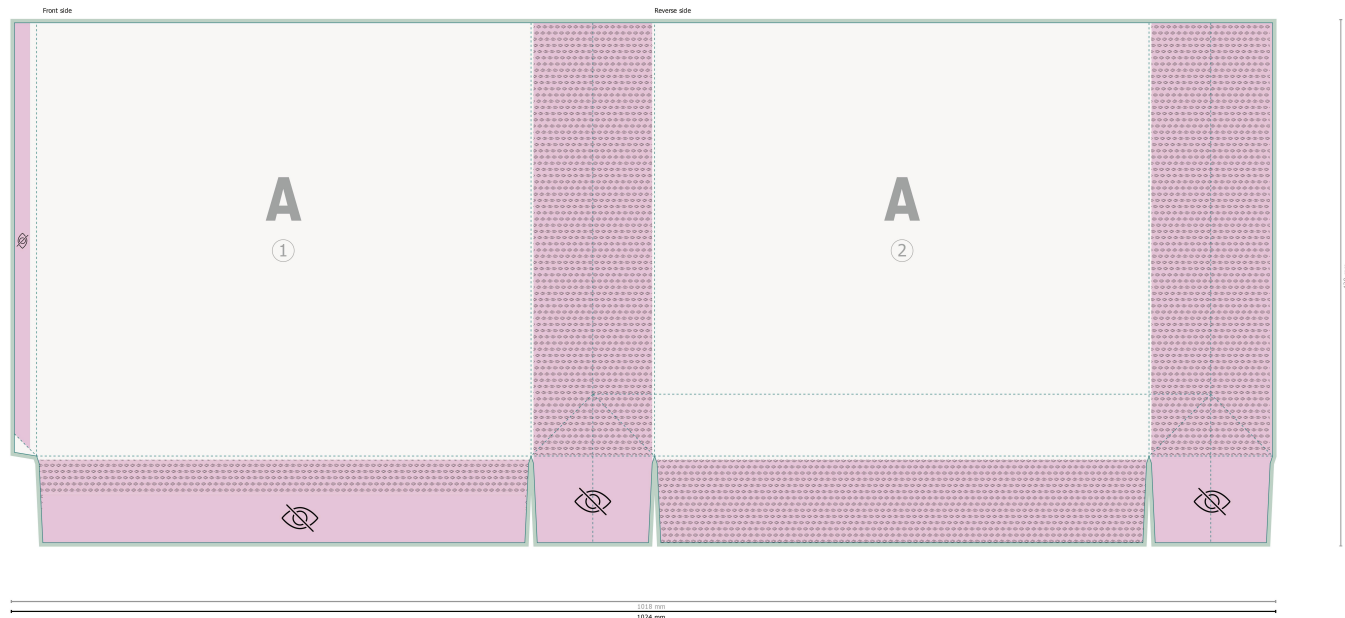

Budget paper bags, 40 x 35 x 10 cm

Dataformat (incl. 3 mm bleed):

102,4 x 42,6 cm

Trimmed size:

101,8 x 42 cm

Trimmed size (closed):

40 x 35 cm

Safety margin:

5 mm

Maintaining space between the text/information and the edge of the trimmed format prevents undesirable cuts.

Explanation of symbols

Bleed

Reading direction

Trimmed size

Data format

Limited visibility area

invisible

Please note:

Allow for trim allowance and safety margin according to instructions.

Arrange background graphics, images or graphics up to the edge of the data format.

Tolerances may occur during production due to cutting, punching and folding processes.

Printing data: Instructions and templates can be found under the menu item *Printing data* at www.onlineprinters.com