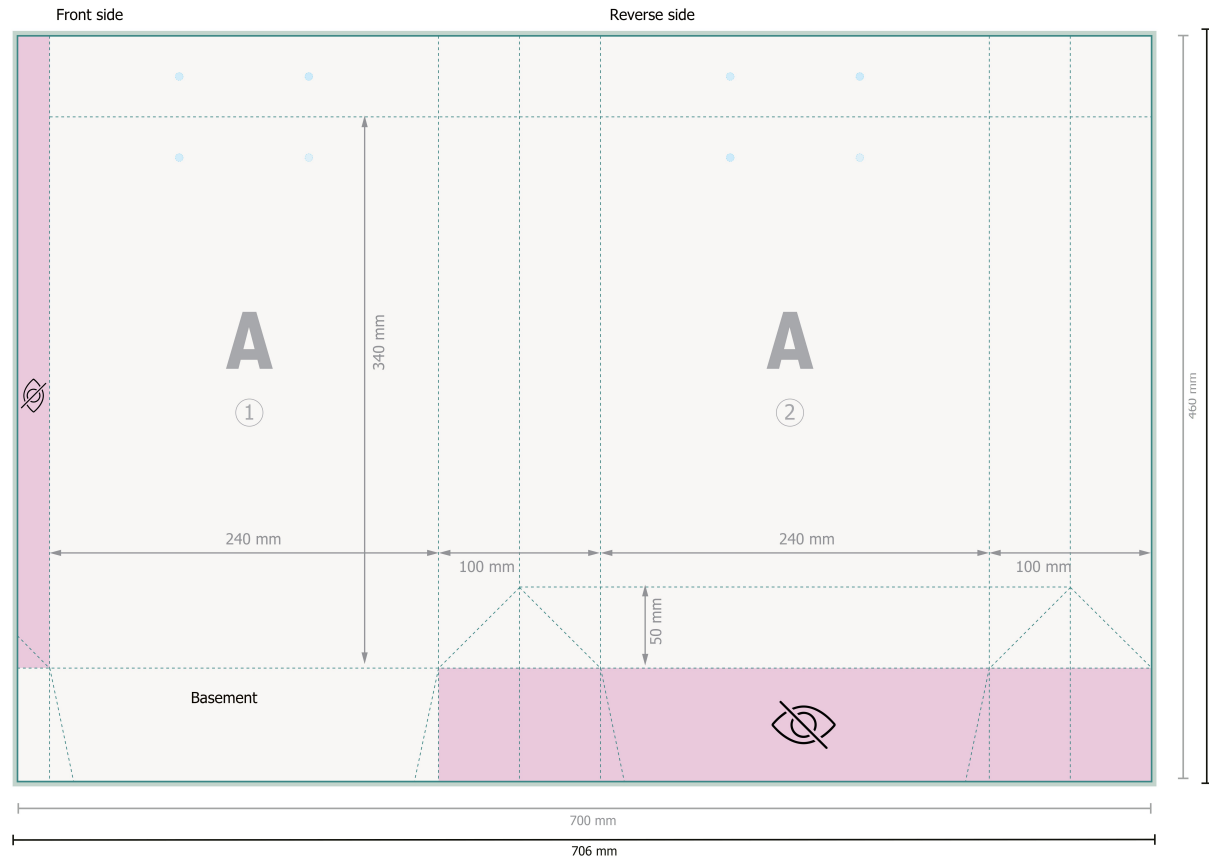

Natural paper rope handle bag, 24 x 34 x 10 cm

Please remove the die line from the download template before generating your printfiles. Please provide a second file (view file) to specify the position of the die line.

Dataformat (incl. 3 mm bleed):

70,6 x 46,6 cm

Trimmed size:

70 x 46 cm

Trimmed size (closed):

24 x 34 cm

Safety margin:

5 mm

Maintaining space between the text/information and the edge of the trimmed format prevents undesirable cuts.

Explanation of symbols

 Bleed

 Reading direction

 Trimmed size

 Data format

 invisible

Please note:

Allow for trim allowance and safety margin according to instructions.

Arrange background graphics, images or graphics up to the edge of the data format.

Tolerances may occur during production due to cutting, punching and folding processes.