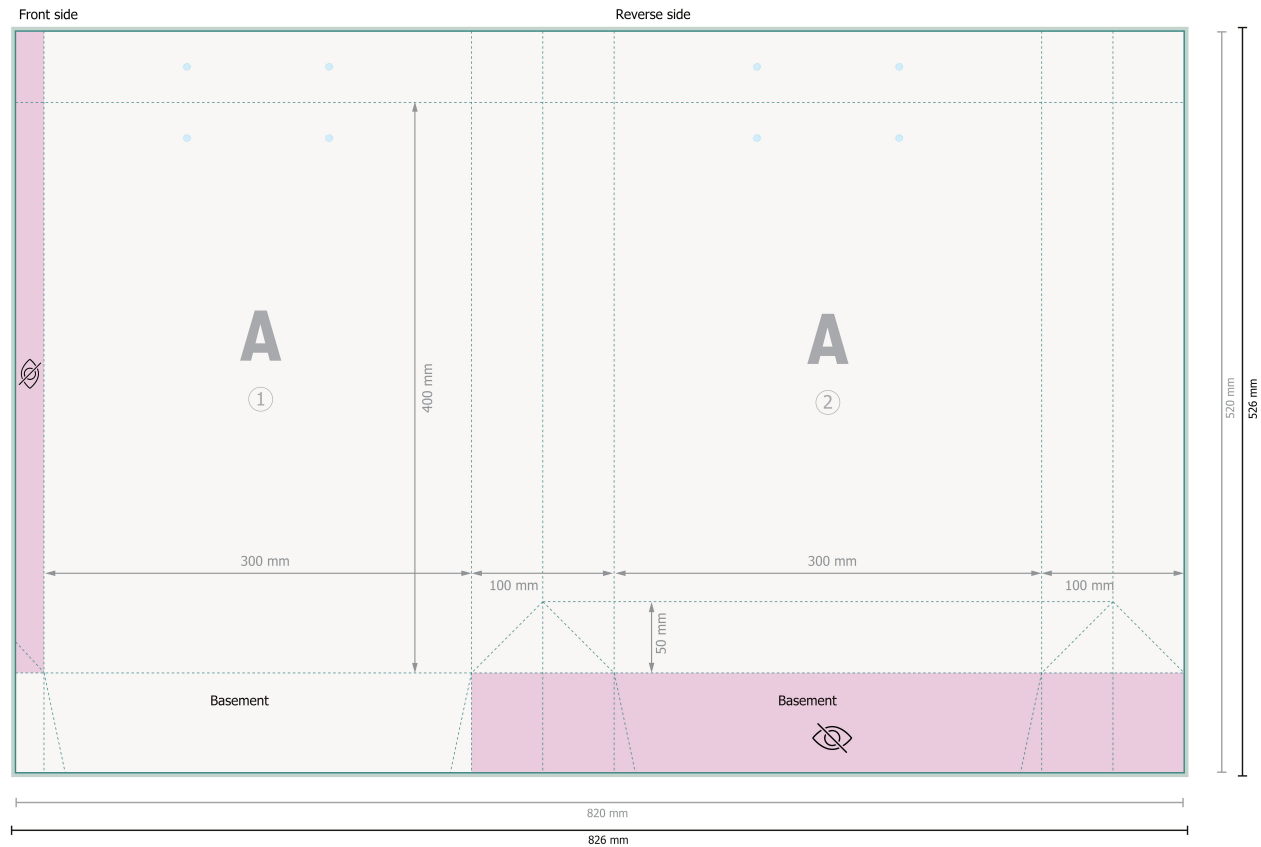

CLASSIC rope handle bags, 30 x 40 x 10 cm

Please remove the die line from the download template before generating your printfiles.
Please provide a second file (view file) to specify the position of the die line.

Dataformat (incl. 3 mm bleed):

82,6 x 52,6 cm

Trimmed size:

82 x 52 cm

Trimmed size (closed):

30 x 40 cm

Safety margin:

5 mm

Maintaining space between the text/information and the edge of the trimmed format prevents undesirable cuts.

Explanation of symbols

 Bleed

 Reading direction

 Trimmed size

 Data format

 invisible

Please note:

Allow for trim allowance and safety margin according to instructions.

Arrange background graphics, images or graphics up to the edge of the data format.

Tolerances may occur during production due to cutting, punching and folding processes.