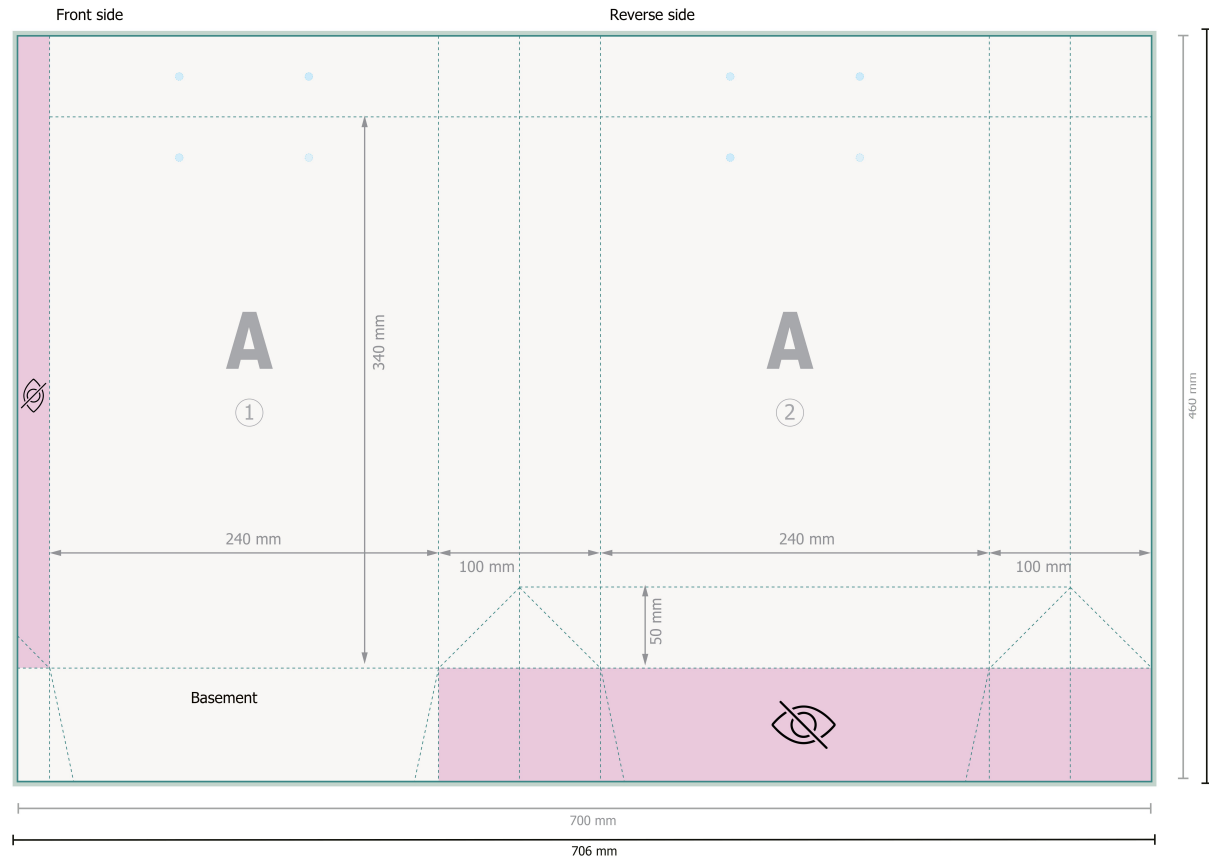

CLASSIC rope handle bags, 24 x 34 x 10 cm

Please remove the die line from the download template before generating your printfiles.
Please provide a second file (view file) to specify the position of the die line.

Dataformat (incl. 3 mm bleed):

70,6 x 46,6 cm

Trimmed size:

70 x 46 cm

Trimmed size (closed):

24 x 34 cm

Safety margin:

5 mm

Maintaining space between the text/information and the edge of the trimmed format prevents undesirable cuts.

Explanation of symbols

 Bleed

 Reading direction

 Trimmed size

 Data format

 invisible

Please note:

Allow for trim allowance and safety margin according to instructions.

Arrange background graphics, images or graphics up to the edge of the data format.

Tolerances may occur during production due to cutting, punching and folding processes.