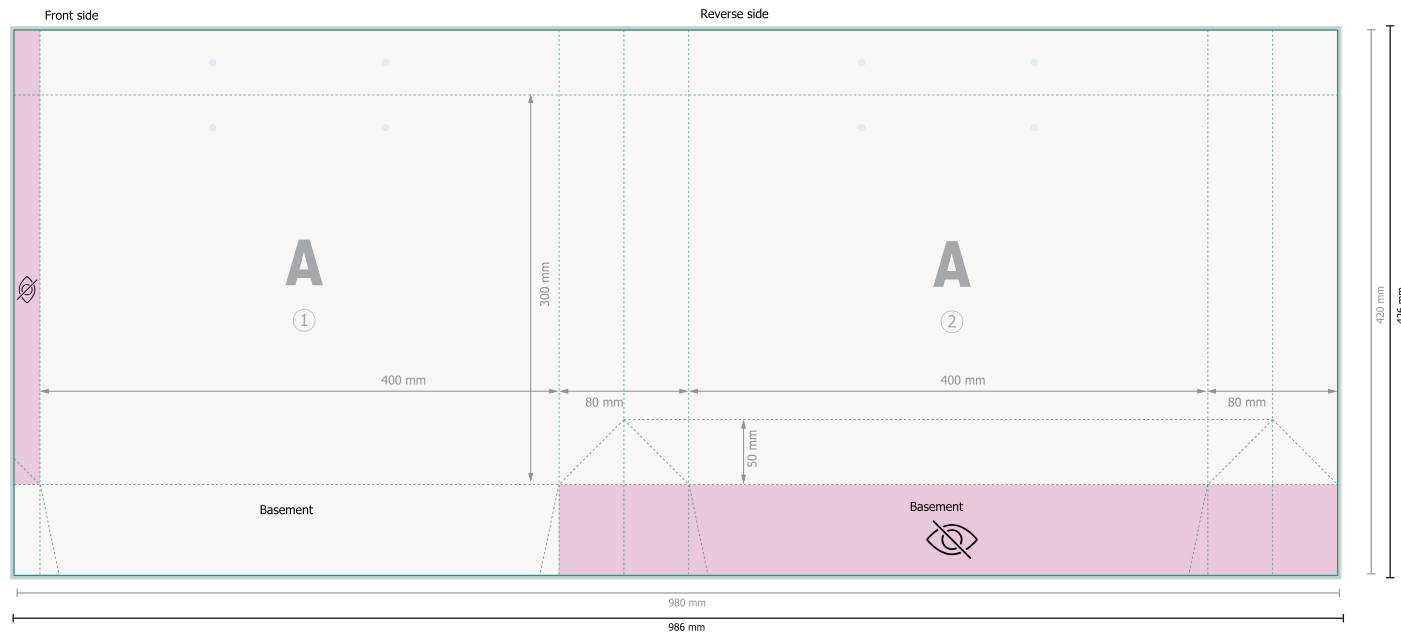

Natural paper rope handle bag, 40 x 30 x 8 cm

Dataformat (incl. 3 mm bleed):

98,6 x 42,6 cm

Trimmed size:

98 x 42 cm

Trimmed size (closed):

40 x 30 cm

Safety margin:

5 mm

Maintaining space between the text/information and the edge of the trimmed format prevents undesirable cuts.

Please remove the die line from the download template before generating your printfiles.
Please provide a second file (view file) to specify the position of the die line.

Explanation of symbols

 Bleed

 Reading direction

 Trimmed size

 Data format

 invisible

Please note:

Allow for trim allowance and safety margin according to instructions.

Arrange background graphics, images or graphics up to the edge of the data format.

Tolerances may occur during production due to cutting, punching and folding processes.

Printing data: Instructions and templates can be found under the menu item *Printing data* at www.onlineprinters.com