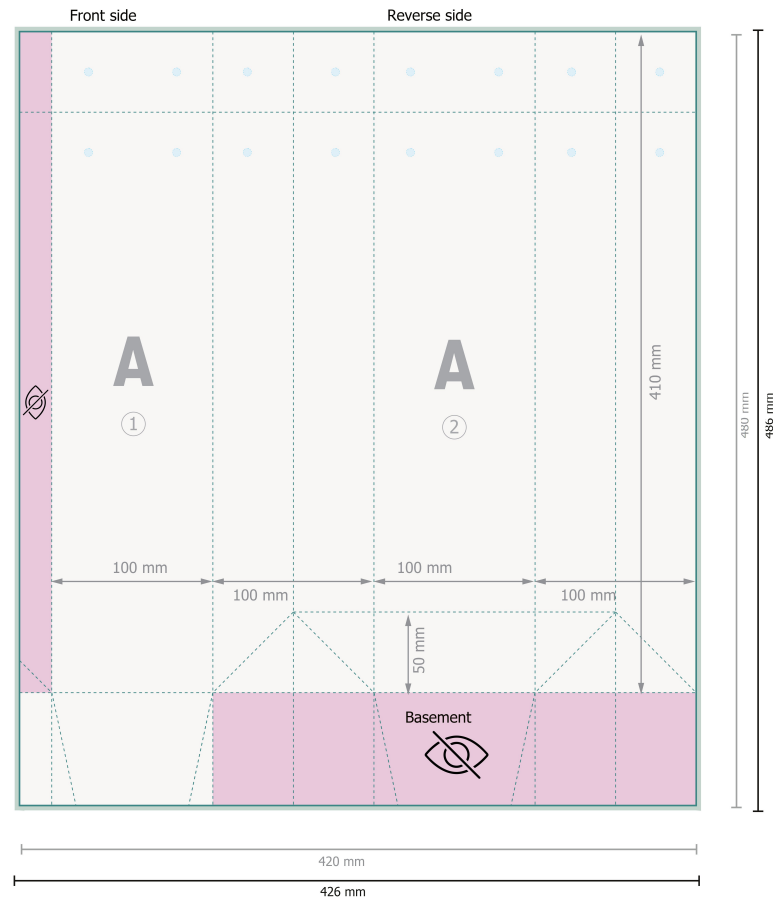

STANDARD rope handle bags, 10 x 36 x 10 cm

Please remove the die line from the download template before generating your printfiles.
Please provide a second file (view file) to specify the position of the die line.

Dataformat (incl. 3 mm bleed):

42,6 x 48,6 cm

Trimmed size:

42 x 48 cm

Trimmed size (closed):

10 x 36 cm

Safety margin:

5 mm

Maintaining space between the text/information and the edge of the trimmed format prevents undesirable cuts.

Explanation of symbols

 Bleed

 Reading direction

 Trimmed size

 Data format

 invisible

Please note:

Allow for trim allowance and safety margin according to instructions.

Arrange background graphics, images or graphics up to the edge of the data format.

Tolerances may occur during production due to cutting, punching and folding processes.