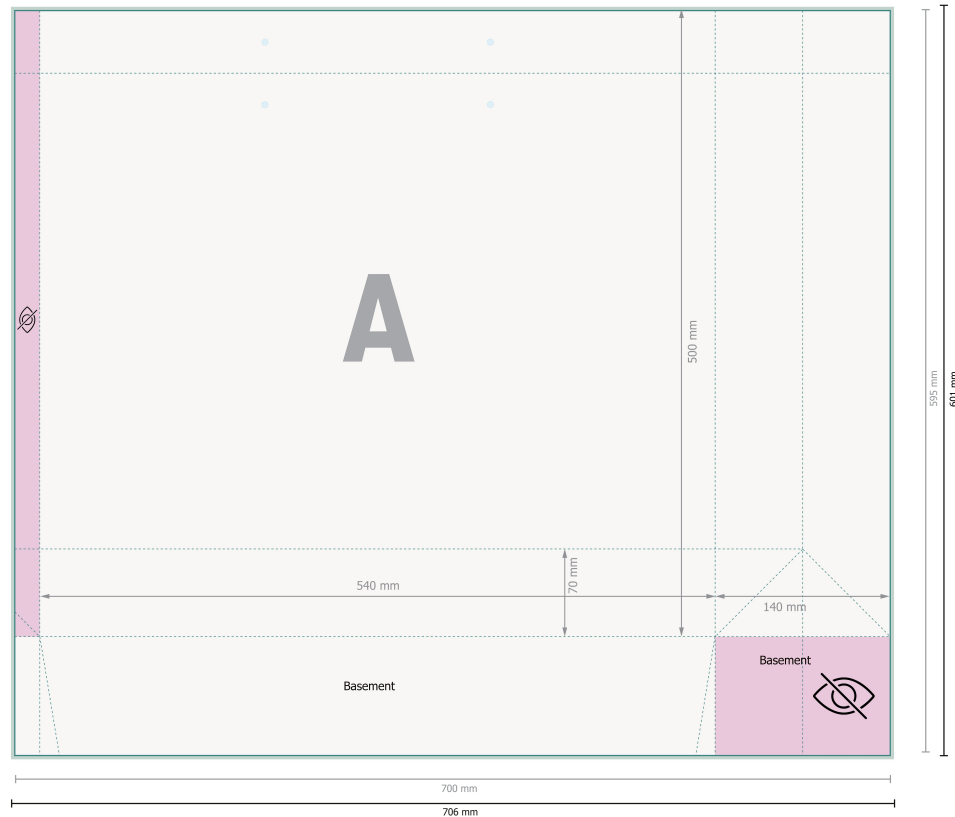

# CLASSIC rope handle bags, 54 x 45 x 14 cm

Please remove the die line from the download template before generating your printfiles. Please provide a second file (view file) to specify the position of the die line.

## Dataformat (incl. 3 mm bleed):

70,6 x 60,1 cm

## Trimmed size:

70 x 59,5 cm

## Trimmed size (closed):

54 x 45 cm