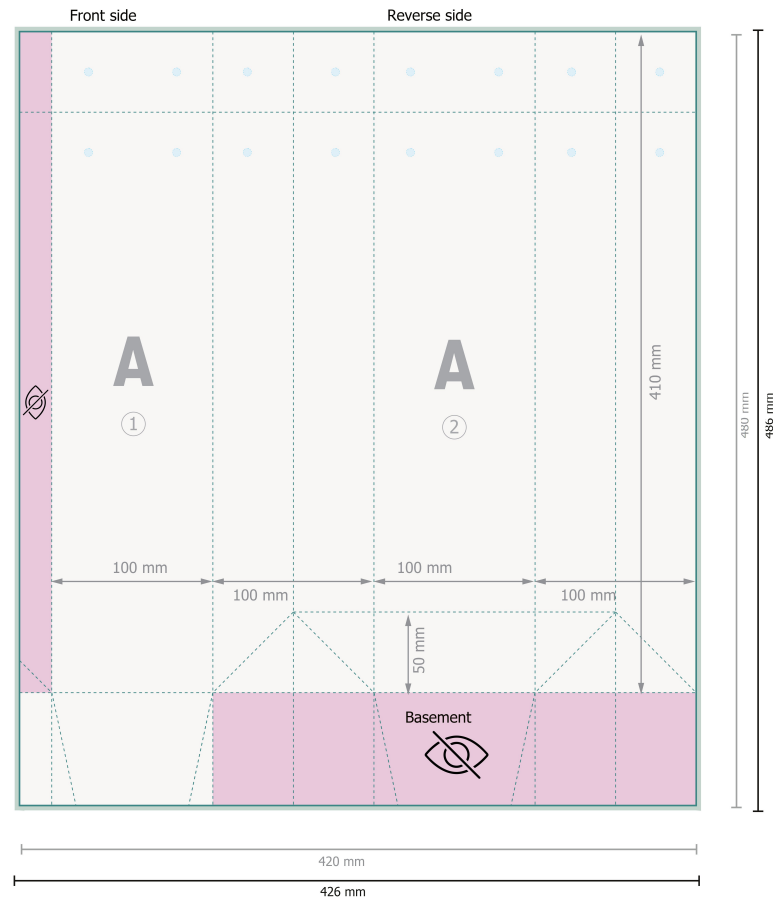

CLASSIC rope handle bags, 10 x 36 x 10 cm

Please remove the die line from the download template before generating your printfiles. Please provide a second file (view file) to specify the position of the die line.

Please note:

Allow for trim allowance and safety margin according to instructions.

Arrange background graphics, images or graphics up to the edge of the data format.

Tolerances may occur during production due to cutting, punching and folding processes.

Printing data: Instructions and templates can be found under the menu item *Printing data* at www.onlineprinters.com

Dataformat (incl. 3 mm bleed):

42,6 x 48,6 cm

Trimmed size:

42 x 48 cm

Trimmed size (closed):

10 x 36 cm

Safety margin:

5 mm

Maintaining space between the text/information and the edge of the trimmed format prevents undesirable cuts.

Explanation of symbols

 Bleed

 Reading direction

 Trimmed size