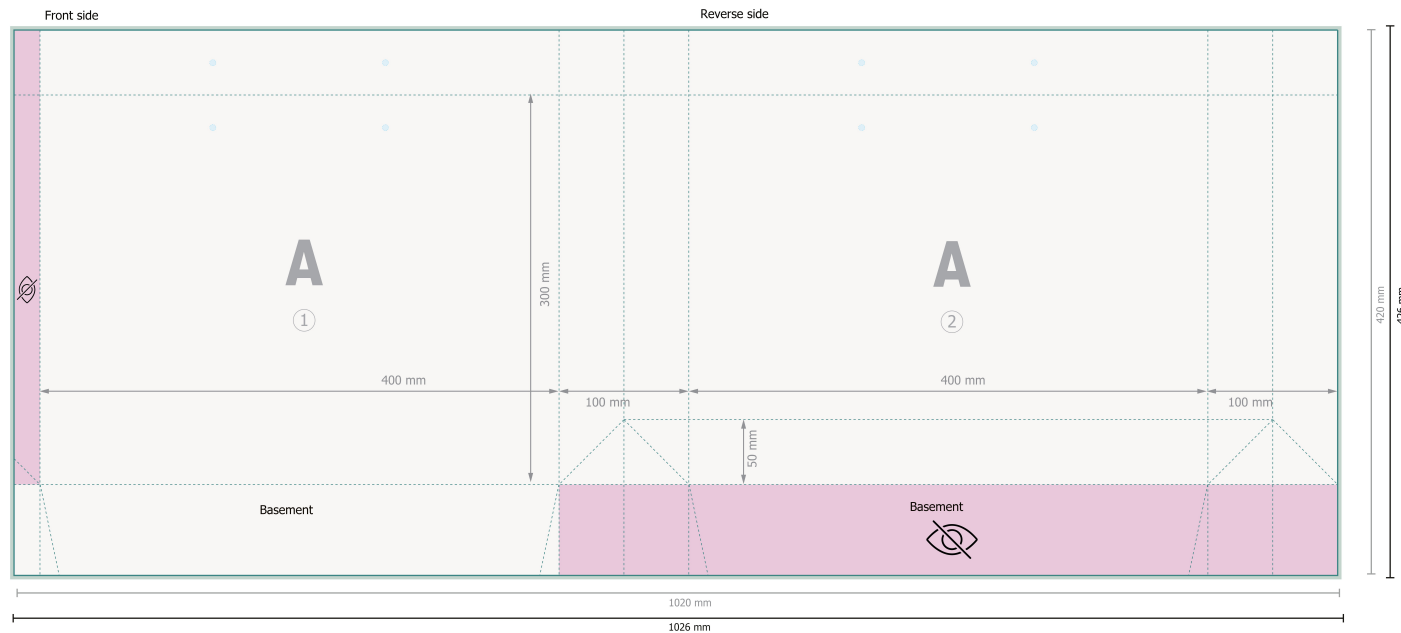

CLASSIC rope handle bags, 40 x 30 x 10 cm

Dataformat (incl. 3 mm bleed):

102,6 x 42,6 cm

Trimmed size:

102 x 42 cm

Trimmed size (closed):

40 x 30 cm

Safety margin:

5 mm

Maintaining space between the text/information and the edge of the trimmed format prevents undesirable cuts.

Please remove the die line from the download template before generating your printfiles.
Please provide a second file (view file) to specify the position of the die line.

Explanation of symbols

 Bleed

 Reading direction

 Trimmed size

 Data format

 invisible

Please note:

Allow for trim allowance and safety margin according to instructions.

Arrange background graphics, images or graphics up to the edge of the data format.

Tolerances may occur during production due to cutting, punching and folding processes.

Printing data: Instructions and templates can be found under the menu item *Printing data* at www.onlineprinters.com