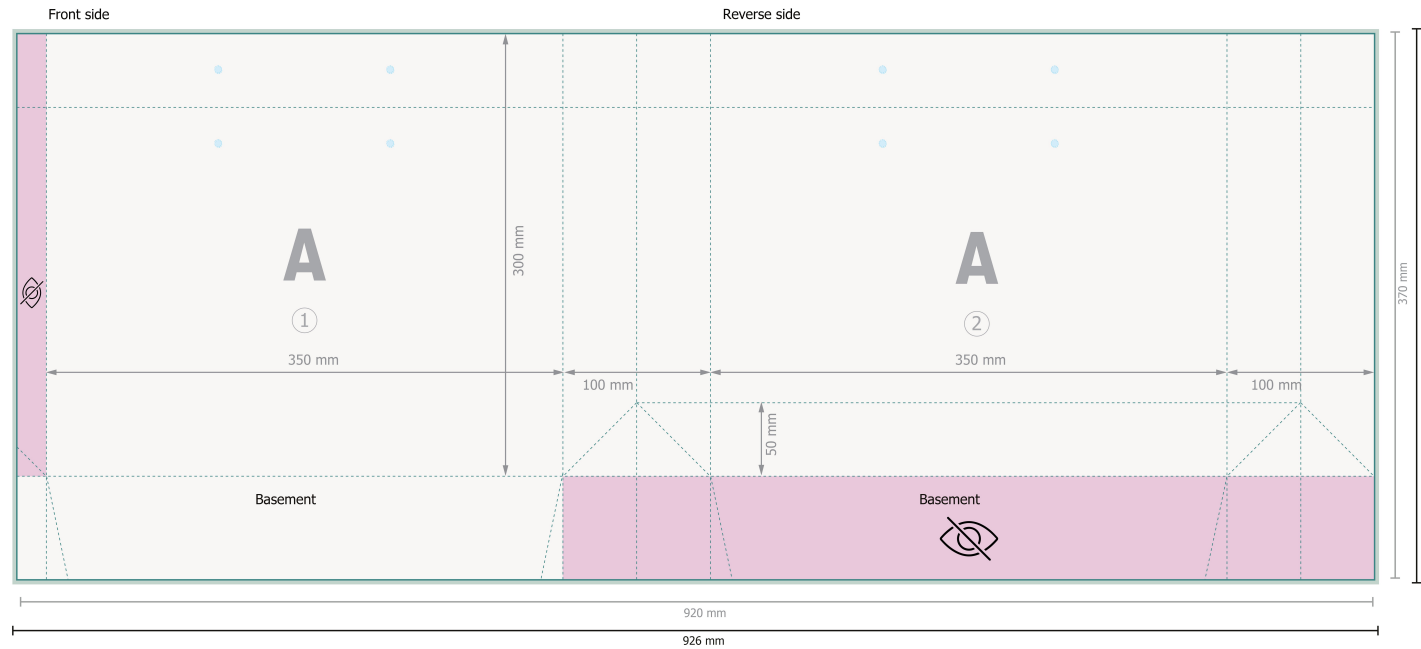

Natural paper rope handle bag, 35 x 25 x 10 cm

Dataformat (incl. 3 mm bleed):

92,6 x 37,6 cm

Trimmed size:

92 x 37 cm

Trimmed size (closed):

35 x 25 cm

Safety margin:

5 mm

Maintaining space between the text/information and the edge of the trimmed format prevents undesirable cuts.

Please remove the die line from the download template before generating your printfiles.
Please provide a second file (view file) to specify the position of the die line.

Explanation of symbols

 Bleed

 Reading direction

 Trimmed size

 Data format

 invisible

Please note:

Allow for trim allowance and safety margin according to instructions.

Arrange background graphics, images or graphics up to the edge of the data format.

Tolerances may occur during production due to cutting, punching and folding processes.

Printing data: Instructions and templates can be found under the menu item *Printing data* at www.onlineprinters.com