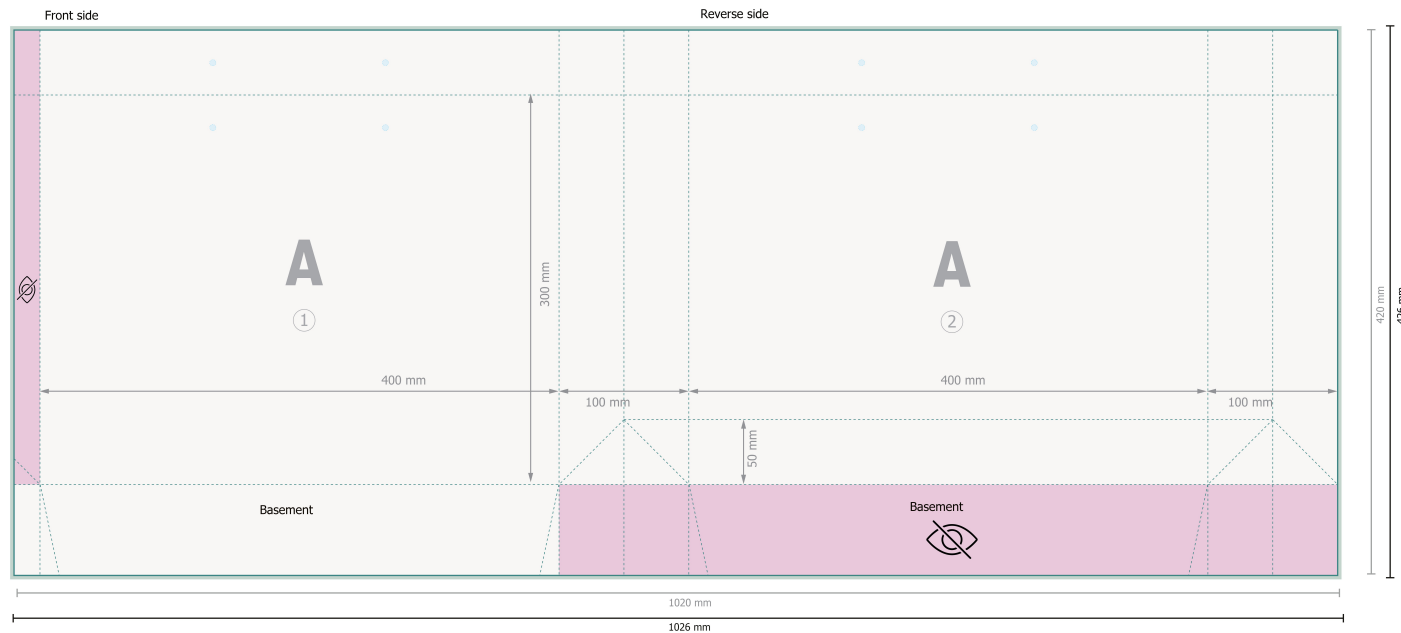

STANDARD rope handle bags, 40 x 30 x 10 cm

Dataformat (incl. 3 mm bleed):

102,6 x 42,6 cm

Trimmed size:

102 x 42 cm

Trimmed size (closed):

40 x 30 cm

Safety margin:

5 mm

Maintaining space between the text/information and the edge of the trimmed format prevents undesirable cuts.

Please remove the die line from the download template before generating your printfiles.
Please provide a second file (view file) to specify the position of the die line.

Explanation of symbols

 Bleed

 Reading direction

 Trimmed size

 Data format

 invisible

Please note:

Allow for trim allowance and safety margin according to instructions.

Arrange background graphics, images or graphics up to the edge of the data format.

Tolerances may occur during production due to cutting, punching and folding processes.

Printing data: Instructions and templates can be found under the menu item *Printing data* at www.onlineprinters.com