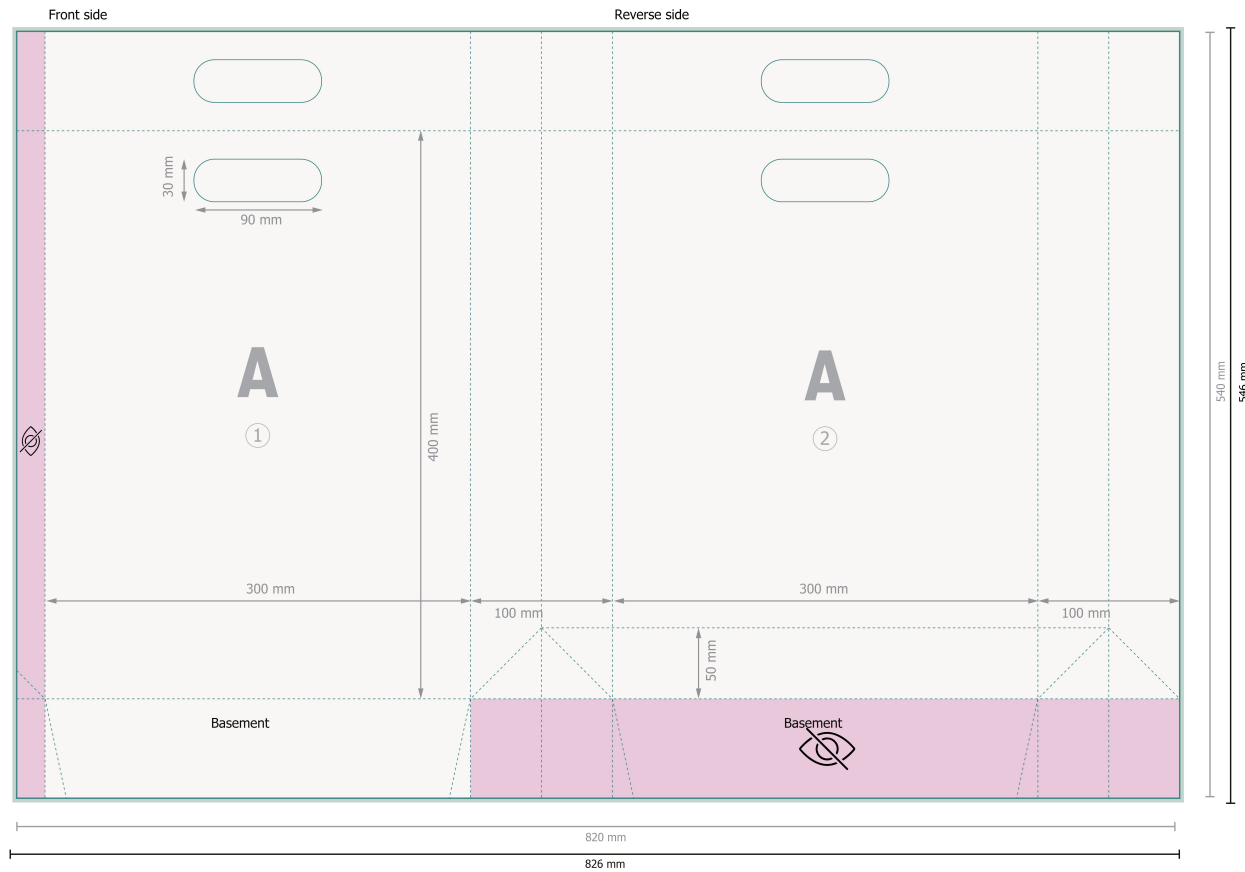

CLASSIC paper bags with die cut handles, 30 x 40 x 10 cm

Please remove the die line from the download template before generating your printfiles.
Please provide a second file (view file) to specify the position of the die line.

Please note:

Allow for trim allowance and safety margin according to instructions.

Arrange background graphics, images or graphics up to the edge of the data format.

Tolerances may occur during production due to cutting, punching and folding processes.

Printing data: Instructions and templates can be found under the menu item *Printing data* at www.onlineprinters.com

Dataformat (incl. 3 mm bleed):

82,6 x 54,6 cm

Trimmed size:

82 x 54 cm

Trimmed size (closed):

30 x 40 cm

Safety margin:

5 mm

Maintaining space between the text/information and the edge of the trimmed format prevents undesirable cuts.

Explanation of symbols

 Bleed

 Reading direction

 Trimmed size