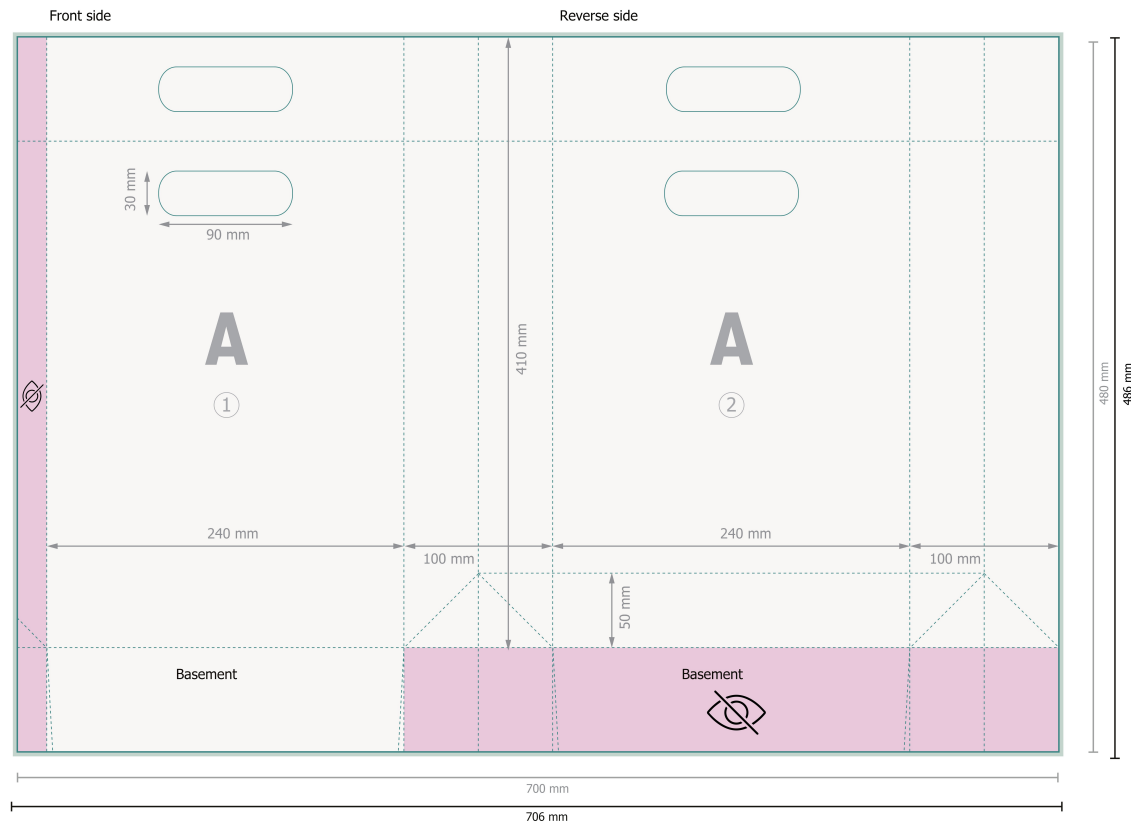

CLASSIC paper bags with die cut handles, 24 x 34 x 10 cm

Dataformat (incl. 3 mm bleed):

70,6 x 48,6 cm

Trimmed size:

70 x 48 cm

Trimmed size (closed):

24 x 34 cm

Safety margin:

5 mm

Maintaining space between the text/information and the edge of the trimmed format prevents undesirable cuts.

Please remove the die line from the download template before generating your printfiles.
Please provide a second file (view file) to specify the position of the die line.

Explanation of symbols

 Bleed

 Reading direction

 Trimmed size

 Data format

 invisible

Please note:

Allow for trim allowance and safety margin according to instructions.

Arrange background graphics, images or graphics up to the edge of the data format.

Tolerances may occur during production due to cutting, punching and folding processes.

Printing data: Instructions and templates can be found under the menu item *Printing data* at www.onlineprinters.com