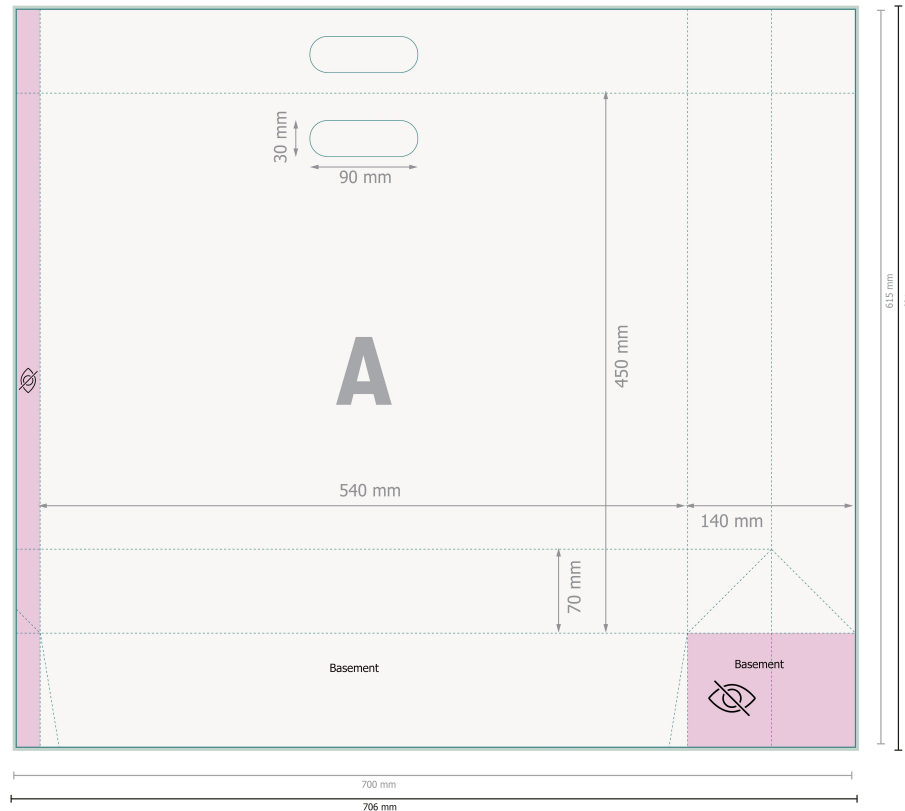

CLASSIC paper bags with die cut handles, 54 x 45 x 14 cm

Please remove the die line from the download template before generating your printfiles.
Please provide a second file (view file) to specify the position of the die line.

Please note:

Allow for trim allowance and safety margin according to instructions.

Arrange background graphics, images or graphics up to the edge of the data format.

Tolerances may occur during production due to cutting, punching and folding processes.

Printing data: Instructions and templates can be found under the menu item *Printing data* at www.onlineprinters.com

Dataformat (incl. 3 mm bleed):

70,6 x 62,1 cm

Trimmed size:

70 x 61,5 cm

Trimmed size (closed):

54 x 45 cm

Safety margin:

5 mm

Maintaining space between the text/information and the edge of the trimmed format prevents undesirable cuts.

Explanation of symbols

Bleed

Reading direction

Trimmed size

Data format

invisible