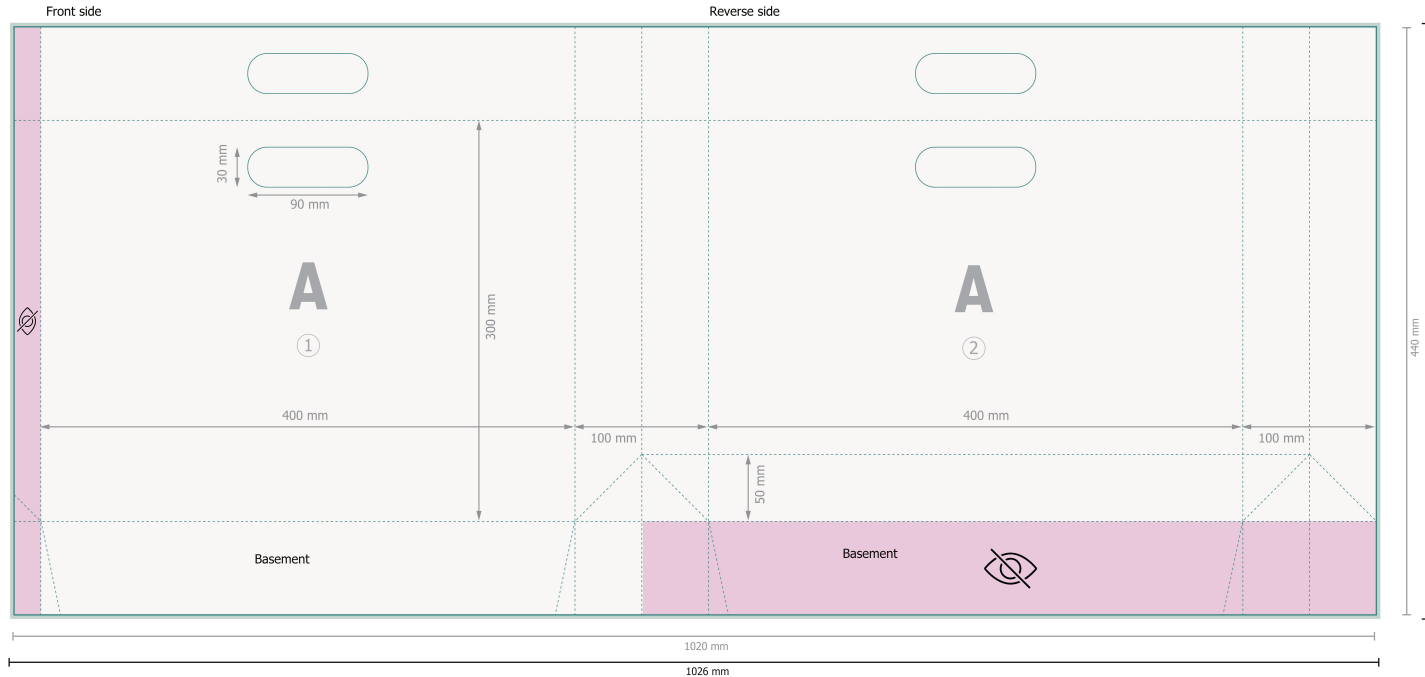

STANDARD paper bags with die cut handles, 40 x 30 x 10 cm

Dataformat (incl. 3 mm bleed):

102,6 x 44,6 cm

Trimmed size:

102 x 44 cm

Trimmed size (closed):

40 x 30 cm

Safety margin:

5 mm

Maintaining space between the text/information and the edge of the trimmed format prevents undesirable cuts.

Please remove the die line from the download template before generating your printfiles.
Please provide a second file (view file) to specify the position of the die line.

Explanation of symbols

 Bleed

 Reading direction

 Trimmed size

 Data format

 invisible

Please note:

Allow for trim allowance and safety margin according to instructions.

Arrange background graphics, images or graphics up to the edge of the data format.

Tolerances may occur during production due to cutting, punching and folding processes.

Printing data: Instructions and templates can be found under the menu item *Printing data* at www.onlineprinters.com