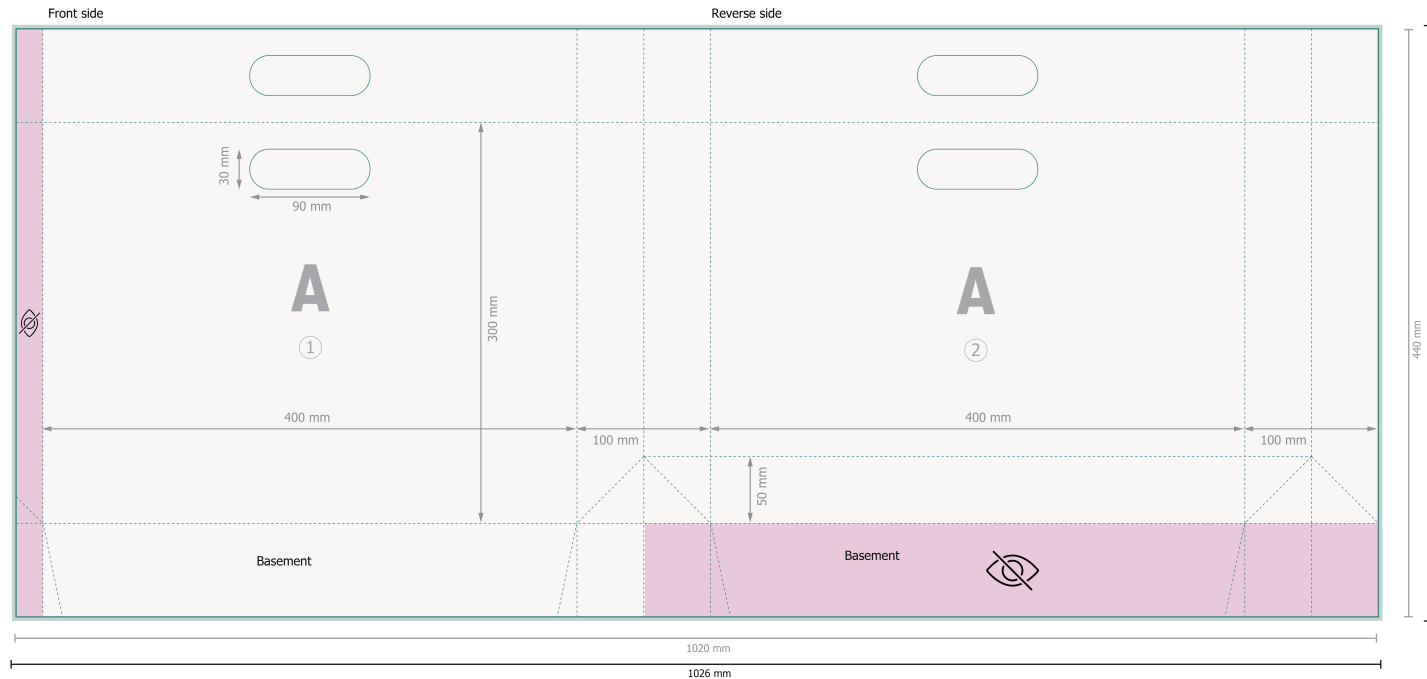

CLASSIC paper bags with die cut handles, 40 x 30 x 10 cm

Dataformat (incl. 3 mm bleed):

102,6 x 44,6 cm

Trimmed size:

102 x 44 cm

Trimmed size (closed):

40 x 30 cm

Safety margin:

5 mm

Maintaining space between the text/information and the edge of the trimmed format prevents undesirable cuts.

Please remove the die line from the download template before generating your printfiles.
Please provide a second file (view file) to specify the position of the die line.

Explanation of symbols

 Bleed

 Reading direction

 Trimmed size

 Data format

 invisible

Please note:

Allow for trim allowance and safety margin according to instructions.

Arrange background graphics, images or graphics up to the edge of the data format.

Tolerances may occur during production due to cutting, punching and folding processes.

Printing data: Instructions and templates can be found under the menu item *Printing data* at www.onlineprinters.com