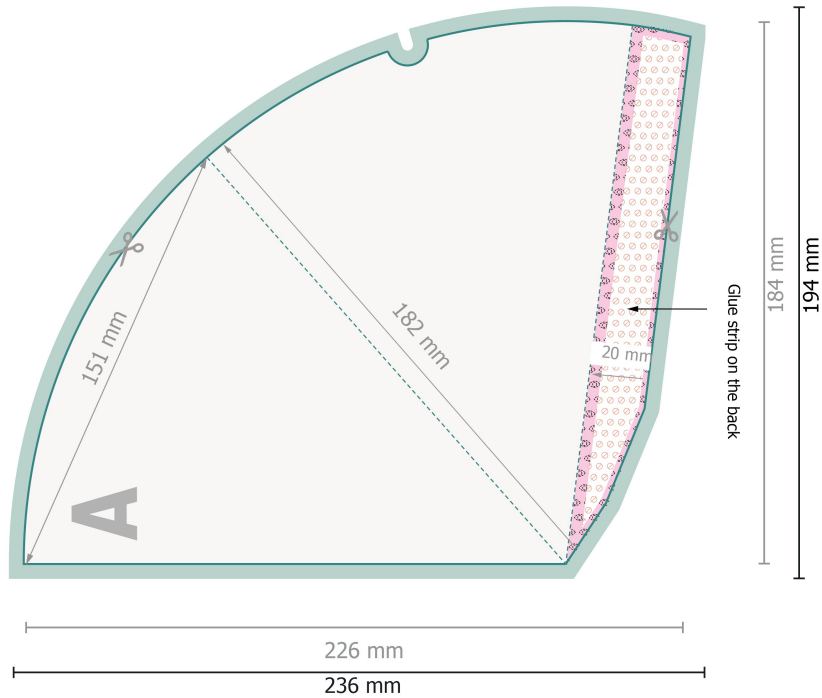

StammartikelSpiztüten S 18,3 x 13,8 cm

Please remove the die line from the download template before generating your printfiles. Please provide a second file (view file) to specify the position of the die line.

Dataformat (incl. 5 mm bleed):

23,6 x 19,4 cm

Trimmed size:

22,6 x 18,4 cm

Safety margin:

3 mm

Maintaining space between the text/information and the edge of the trimmed format prevents undesirable cuts.

bleed:

5 mm

Explanation of symbols

-  Bleed
-  Reading direction
-  Trimmed size
-  Data format
-  We will cut/perforate your product here
-  Not printable
-  Limited visibility area
-  Creasing/Folding

Please note:

Allow for trim allowance and safety margin according to instructions.

Arrange background graphics, images or graphics up to the edge of the data format.

Tolerances may occur during production due to cutting, punching and folding processes.