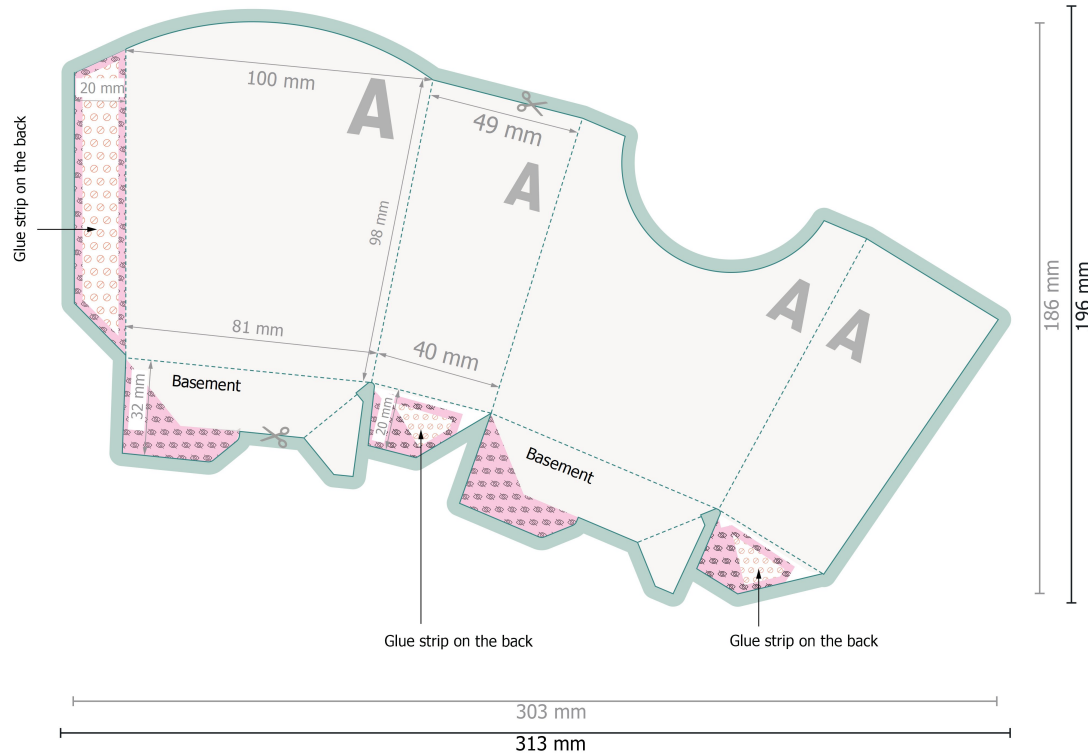

StammartikelPommes-Schachteln S 10 x 5 x 11,3 cm

Please remove the die line from the download template before generating your printfiles.
Please provide a second file (view file) to specify the position of the die line.

Please note:

Allow for trim allowance and safety margin according to instructions.

Arrange background graphics, images or graphics up to the edge of the data format.

Tolerances may occur during production due to cutting, punching and folding processes.

Printing data: Instructions and templates can be found under the menu item *Printing data* at www.onlineprinters.com

Dataformat (incl. 5 mm bleed):

31,3 x 19,6 cm

Trimmed size:

30,3 x 18,6 cm

Safety margin:

3 mm

Maintaining space between the text/information and the edge of the trimmed format prevents undesirable cuts.

bleed:

5 mm

Explanation of symbols

 Bleed

 Reading direction

 Trimmed size