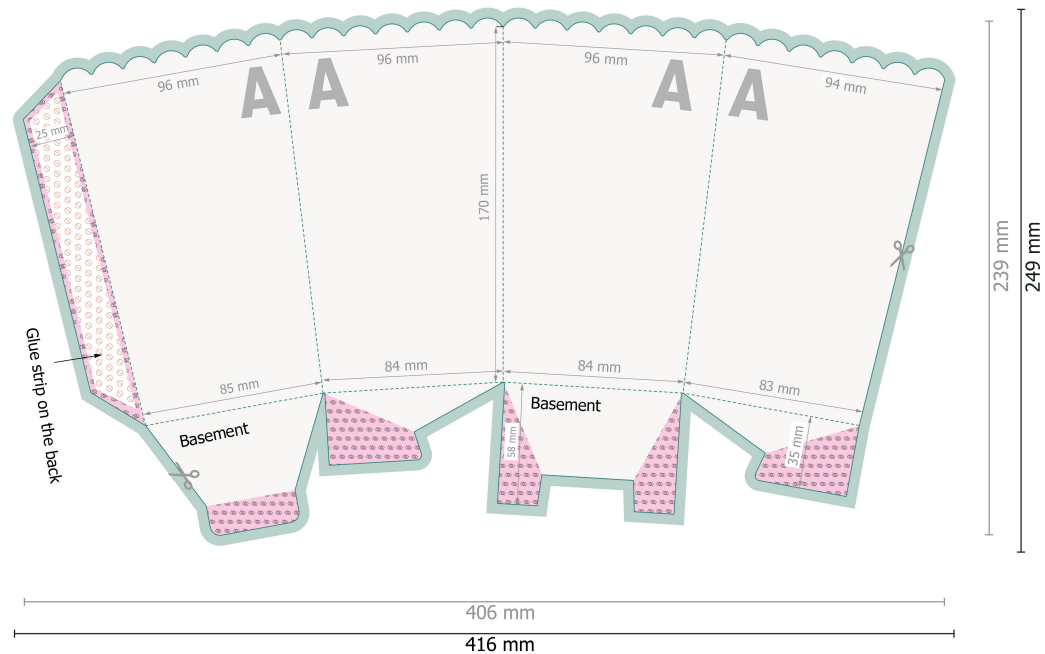

Stammartikel Popcorn Becher S 9,5 x 9,5 x 17,2 cm with tuck-in bottom

Please remove the die line from the download template before generating your printfiles.
Please provide a second file (view file) to specify the position of the die line.

Please note:

Allow for trim allowance and safety margin according to instructions.

Arrange background graphics, images or graphics up to the edge of the data format.

Tolerances may occur during production due to cutting, punching and folding processes.

Printing data: Instructions and templates can be found under the menu item *Printing data* at www.onlineprinters.com

Dataformat (incl. 5 mm bleed):

41,6 x 24,9 cm

Trimmed size:

40,6 x 23,9 cm

Safety margin:

3 mm

Maintaining space between the text/information and the edge of the trimmed format prevents undesirable cuts.

bleed:

5 mm

Explanation of symbols

 Bleed

 Reading direction

 Trimmed size