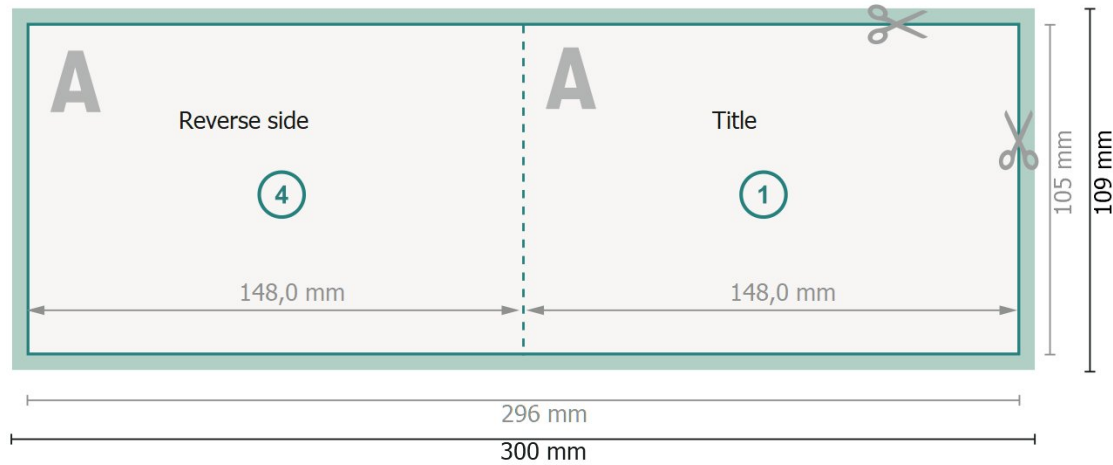

Folded Cards Landscape, A6

1 fold

Outside

Inside

Dataformat (incl. 2 mm bleed):

30 x 10,9 cm

bleed:

2 mm

Trimmed size:

29,6 x 10,5 cm

Trimmed size (closed):

14,8 x 10,5 cm

Safety margin:

4 mm

Maintaining space between the text/information and the edge of the trimmed format prevents undesirable cuts.

Explanation of symbols

 Bleed

 Reading direction

 Trimmed size

 Data format

 We will cut/perforate your product here

Please note:

Allow for trim allowance and safety margin according to instructions.

Arrange background graphics, images or graphics up to the edge of the data format.