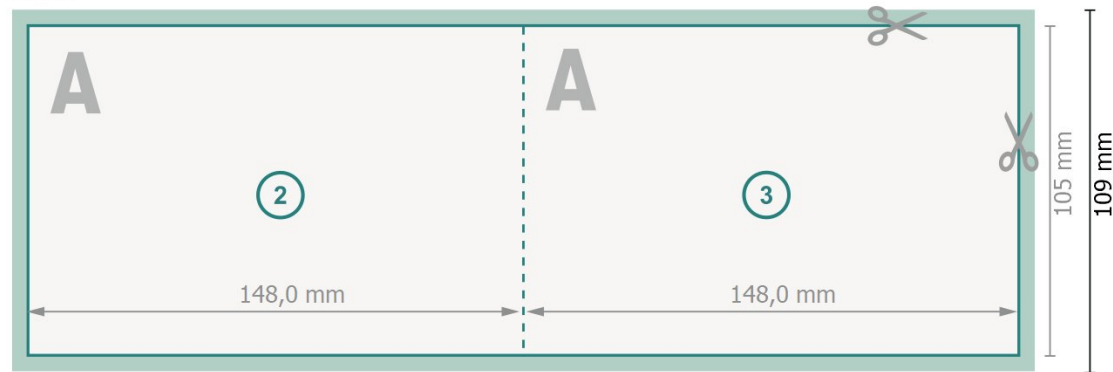

Folded Cards Landscape, A6

1 fold

Outside

Inside

Dataformat (incl. 2 mm bleed):

30 x 10,9 cm

bleed:

2 mm

Trimmed size:

29,6 x 10,5 cm

Trimmed size (closed):

14,8 x 10,5 cm

Safety margin:

4 mm

Maintaining space between the text/information and the edge of the trimmed format prevents undesirable cuts.

Explanation of symbols

 Bleed

 Reading direction

 Trimmed size

 Data format

 We will cut/perforate your product here

Please note:

Allow for trim allowance and safety margin according to instructions.

Arrange background graphics, images or graphics up to the edge of the data format.