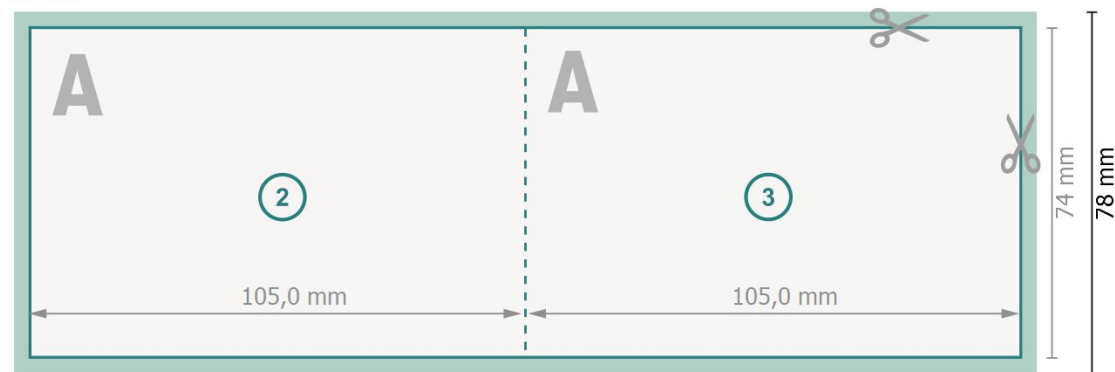

Klappkarten Querformat, A7

1 fold

Outside

Inside

Dataformat (incl. 2 mm bleed):

21,4 x 7,8 cm

bleed:

2 mm

Trimmed size:

21 x 7,4 cm

Trimmed size (closed):

10,5 x 7,4 cm

Safety margin:

4 mm

Maintaining space between the text/information and the edge of the trimmed format prevents undesirable cuts.

Please note:

Allow for trim allowance and safety margin according to instructions.

Arrange background graphics, images or graphics up to the edge of the data format.

Tolerances may occur during production due to cutting, punching and folding processes.