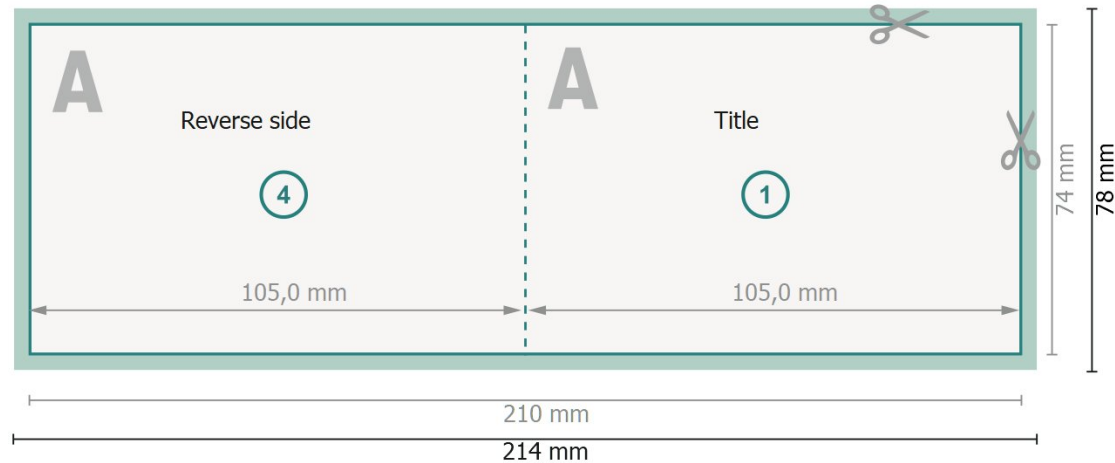

Klappkarten Querformat, A7

1 fold

Outside

Inside

Dataformat (incl. 2 mm bleed):

21,4 x 7,8 cm

bleed:

2 mm

Trimmed size:

21 x 7,4 cm

Trimmed size (closed):

10,5 x 7,4 cm

Safety margin:

4 mm

Maintaining space between the text/information and the edge of the trimmed format prevents undesirable cuts.

Please note:

Allow for trim allowance and safety margin according to instructions.

Arrange background graphics, images or graphics up to the edge of the data format.

Tolerances may occur during production due to cutting, punching and folding processes.