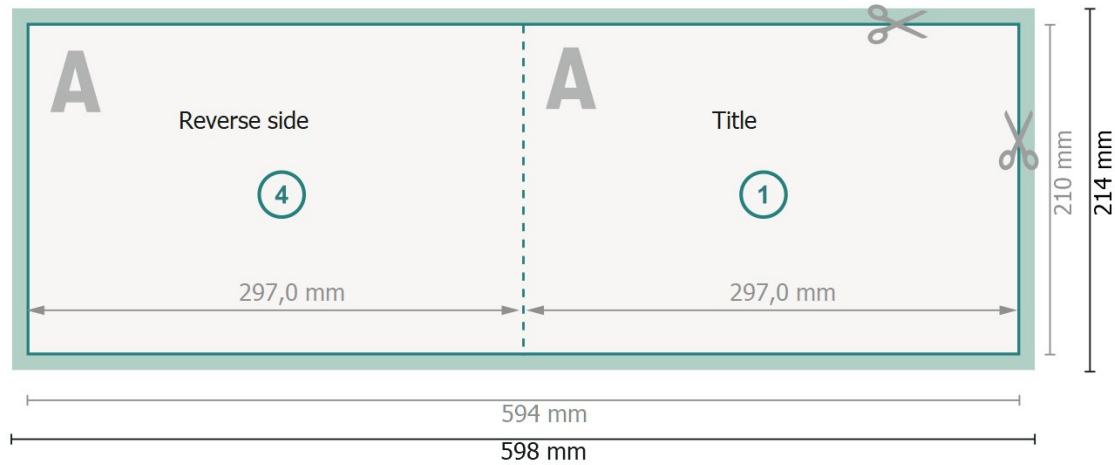

Klappkarten Querformat, A4

1 fold

Outside

Inside

Dataformat (incl. 2 mm bleed):

59,8 x 21,4 cm

bleed:

2 mm

Trimmed size:

59,4 x 21 cm

Trimmed size (closed):

29,7 x 21 cm

Safety margin:

4 mm

Maintaining space between the text/information and the edge of the trimmed format prevents undesirable cuts.

Please note:

Allow for trim allowance and safety margin according to instructions.

Arrange background graphics, images or graphics up to the edge of the data format.

Tolerances may occur during production due to cutting, punching and folding processes.