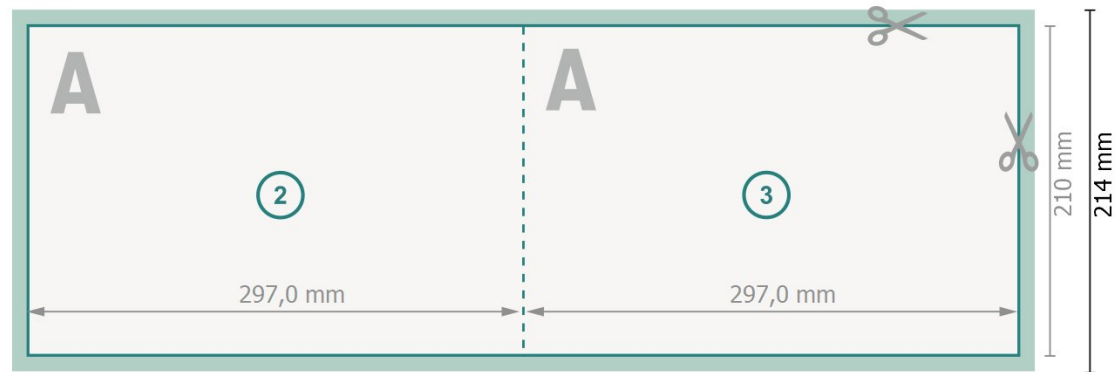

Klappkarten Querformat, A4

1 fold

Outside

Inside

Dataformat (incl. 2 mm bleed):

59,8 x 21,4 cm

bleed:

2 mm

Trimmed size:

59,4 x 21 cm

Trimmed size (closed):

29,7 x 21 cm

Safety margin:

4 mm

Maintaining space between the text/information and the edge of the trimmed format prevents undesirable cuts.

Please note:

Allow for trim allowance and safety margin according to instructions.

Arrange background graphics, images or graphics up to the edge of the data format.

Tolerances may occur during production due to cutting, punching and folding processes.