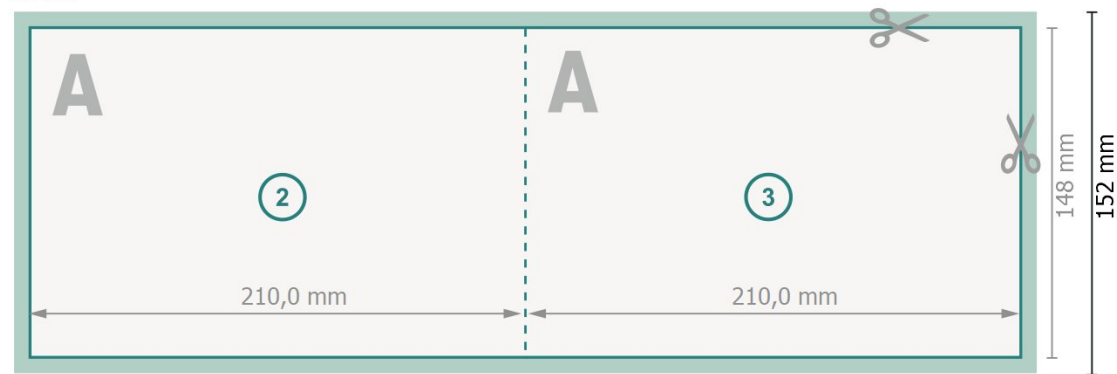

Klappkarten Querformat, A5

1 fold

Outside

Inside

Dataformat (incl. 2 mm bleed):

42,4 x 15,2 cm

bleed:

2 mm

Trimmed size:

42 x 14,8 cm

Trimmed size (closed):

21 x 14,8 cm

Safety margin:

4 mm

Maintaining space between the text/information and the edge of the trimmed format prevents undesirable cuts.

Please note:

Allow for trim allowance and safety margin according to instructions.

Arrange background graphics, images or graphics up to the edge of the data format.

Tolerances may occur during production due to cutting, punching and folding processes.