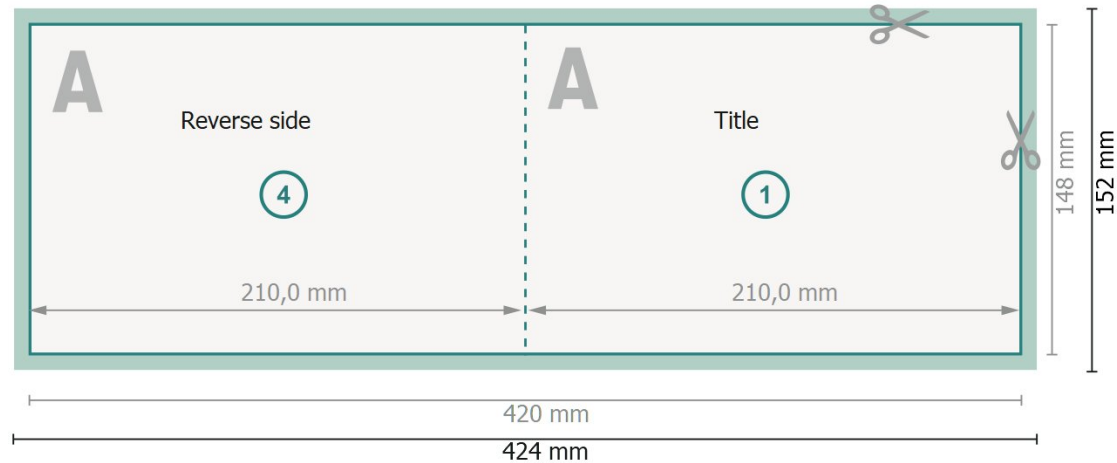

Klappkarten Querformat, A5

1 fold

Outside

Inside

Dataformat (incl. 2 mm bleed):

42,4 x 15,2 cm

bleed:

2 mm

Trimmed size:

42 x 14,8 cm

Trimmed size (closed):

21 x 14,8 cm

Safety margin:

4 mm

Maintaining space between the text/information and the edge of the trimmed format prevents undesirable cuts.

Please note:

Allow for trim allowance and safety margin according to instructions.

Arrange background graphics, images or graphics up to the edge of the data format.

Tolerances may occur during production due to cutting, punching and folding processes.