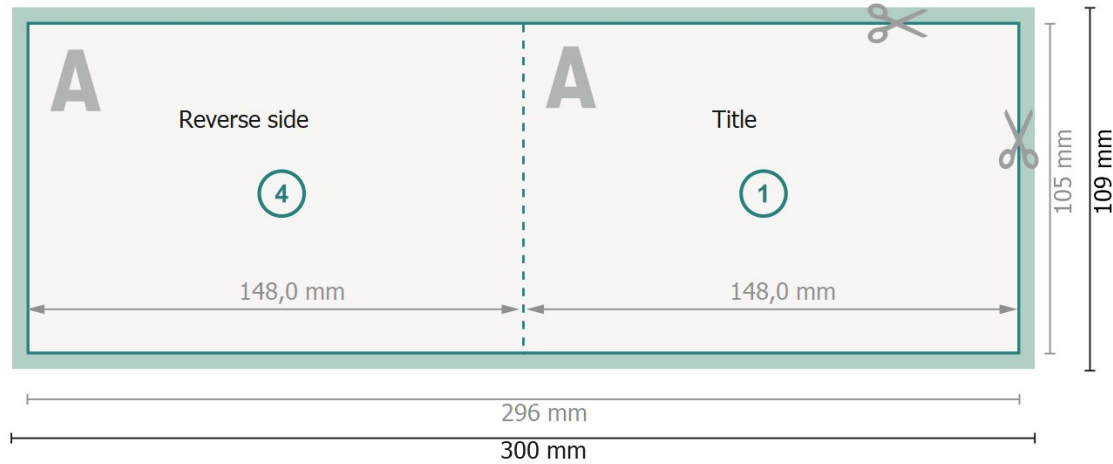

Folded Christmas cards with special-effect colours, landscape, A6

4 pages, 1 fold

Outside

Inside

Dataformat (incl. 2 mm bleed):

30 x 10,9 cm

Trimmed size:

29,6 x 10,5 cm

bleed:

2 mm

Trimmed size (closed):

14,8 x 10,5 cm

Safety margin:

4 mm

Maintaining space between the text/information and the edge of the trimmed format prevents undesirable cuts.

Explanation of symbols

 Bleed

 Reading direction

 Trimmed size

 Data format

 We will cut/perforate your product here

 Creasing/Folding

Please note:

Allow for trim allowance and safety margin according to instructions.

Arrange background graphics, images or graphics up to the edge of the data format.

Tolerances may occur during production due to cutting, punching and folding processes.

Printing data: Instructions and templates can be found under the menu item *Printing data* at www.onlineprinters.com