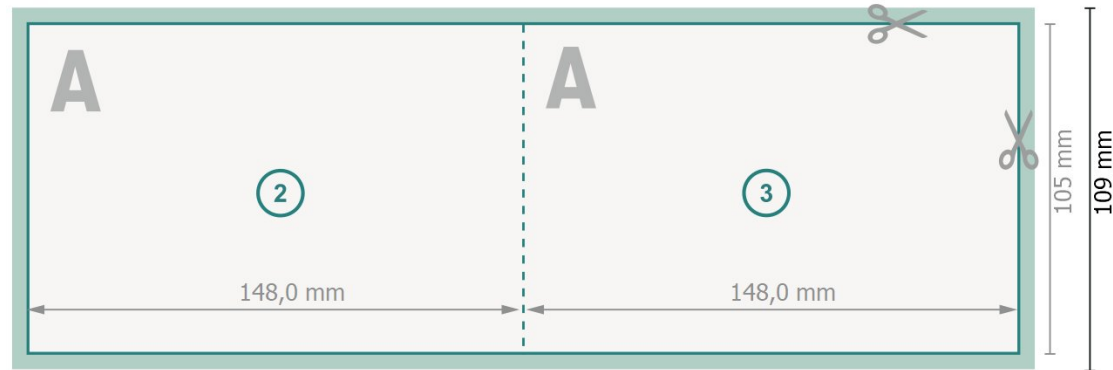

Folded Christmas cards with special-effect colours, landscape, A6

4 pages, 1 fold

Outside

Inside

Dataformat (incl. 2 mm bleed):

30 x 10,9 cm

Trimmed size:

29,6 x 10,5 cm

bleed:

2 mm

Trimmed size (closed):

14,8 x 10,5 cm

Safety margin:

4 mm

Maintaining space between the text/information and the edge of the trimmed format prevents undesirable cuts.

Explanation of symbols