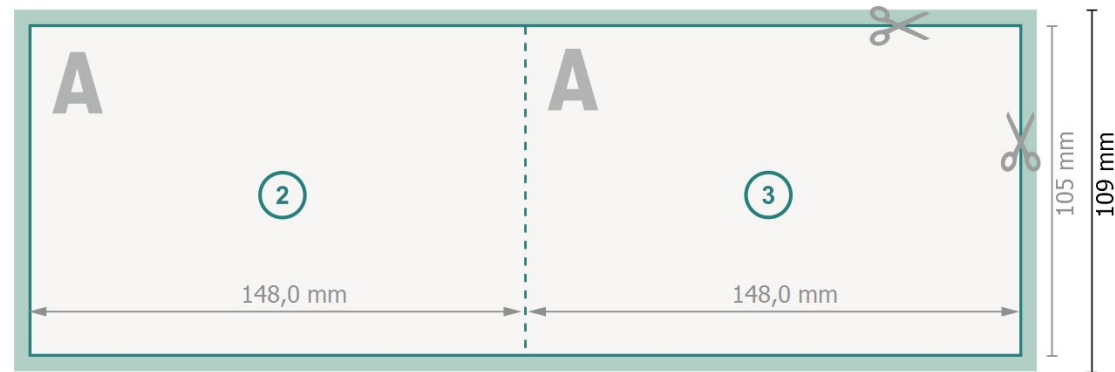

Klappkarten Querformat, A6

1 fold

Outside

Inside

Dataformat (incl. 2 mm bleed):

30 x 10,9 cm

bleed:

2 mm

Trimmed size:

29,6 x 10,5 cm

Trimmed size (closed):

14,8 x 10,5 cm

Safety margin:

4 mm

Maintaining space between the text/information and the edge of the trimmed format prevents undesirable cuts.

Please note:

Allow for trim allowance and safety margin according to instructions.

Arrange background graphics, images or graphics up to the edge of the data format.

Tolerances may occur during production due to cutting, punching and folding processes.