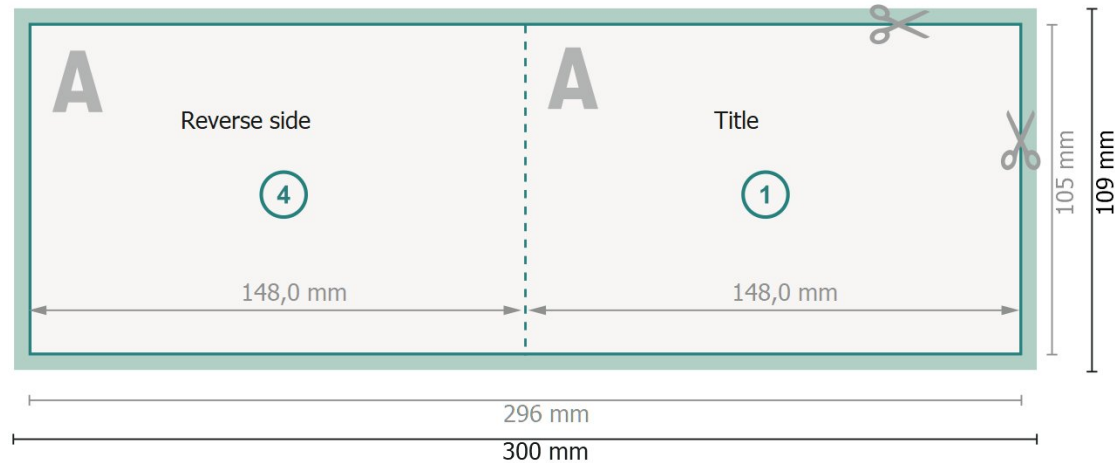

Klappkarten Querformat, A6

1 fold

Outside

Inside

Dataformat (incl. 2 mm bleed):

30 x 10,9 cm

bleed:

2 mm

Trimmed size:

29,6 x 10,5 cm

Trimmed size (closed):

14,8 x 10,5 cm

Safety margin:

4 mm

Maintaining space between the text/information and the edge of the trimmed format prevents undesirable cuts.

Please note:

Allow for trim allowance and safety margin according to instructions.

Arrange background graphics, images or graphics up to the edge of the data format.

Tolerances may occur during production due to cutting, punching and folding processes.