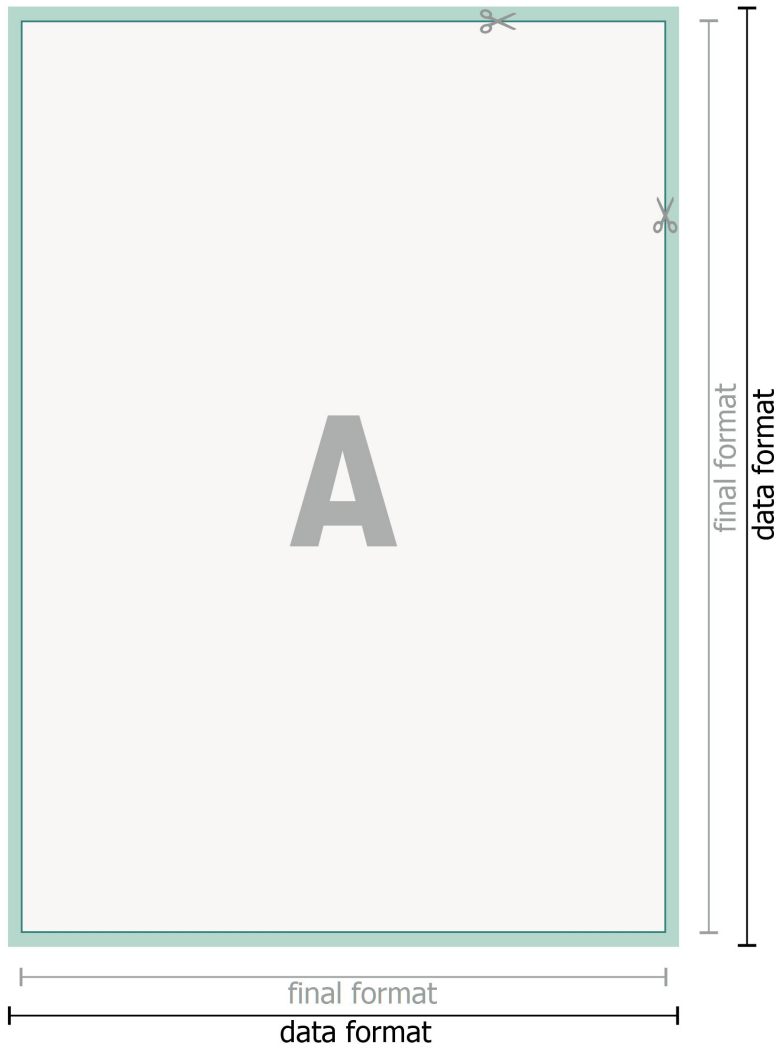

Outdoor carpet, free format selection

free format selection

bleed:
10 mm

Safety margin:
4 mm

Maintaining space between the text/information and the edge of the trimmed format prevents undesirable cuts.

Explanation of symbols

 Bleed

 Reading direction

 Trimmed size

 Data format

 We will cut/perforate your product here

Please note:

Allow for trim allowance and safety margin according to instructions.

Arrange background graphics, images or graphics up to the edge of the data format.

Tolerances may occur during production due to cutting, punching and folding processes.

Printing data: Instructions and templates can be found under the menu item *Printing data* at www.onlineprinters.com