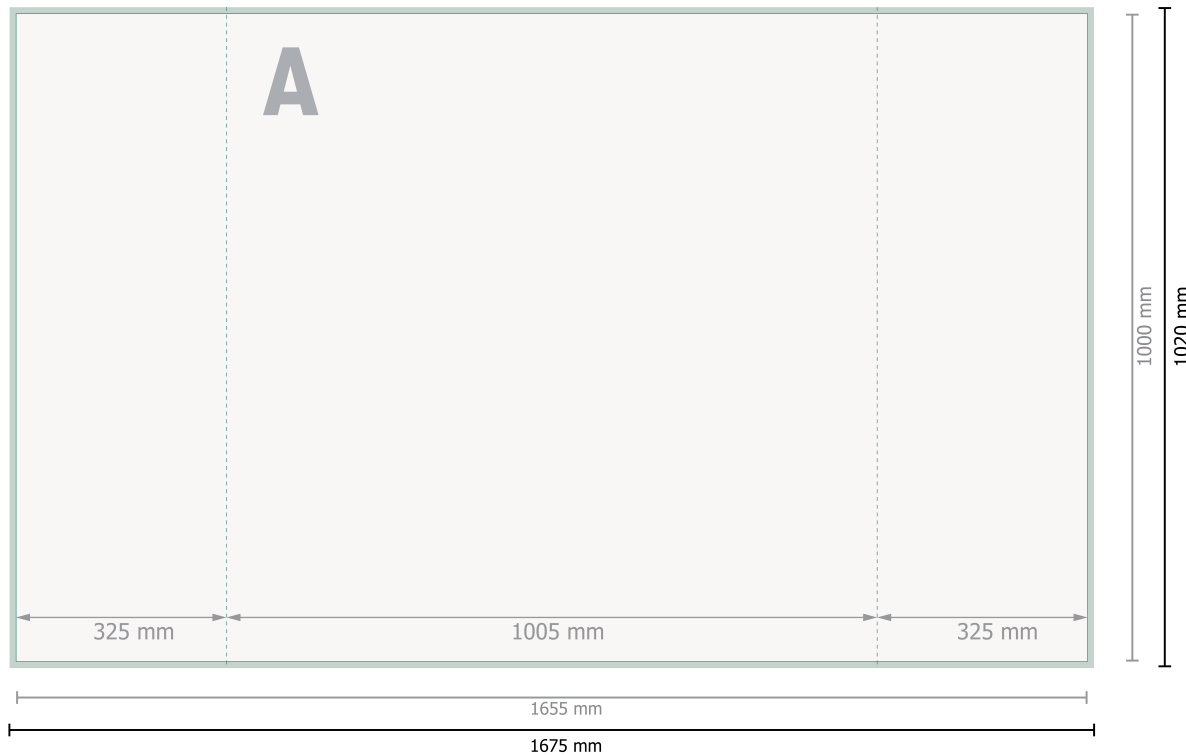

Pop up counters

Dataformat (incl. 10 mm bleed):

167,5 x 102 cm

Trimmed size:

165,5 x 100 cm

bleed:

10 mm

Safety margin:

3 mm

Maintaining space between the text/information and the edge of the trimmed format prevents undesirable cuts.

Please remove the die line from the download template before generating your printfiles.
Please provide a second file (view file) to specify the position of the die line.

Explanation of symbols

 Bleed

 Reading direction

 Trimmed size

 Data format

 Creasing/Folding

Please note:

Allow for trim allowance and safety margin according to instructions.

Arrange background graphics, images or graphics up to the edge of the data format.

Tolerances may occur during production due to cutting, punching and folding processes.

Printing data: Instructions and templates can be found under the menu item *Printing data* at www.onlineprinters.com