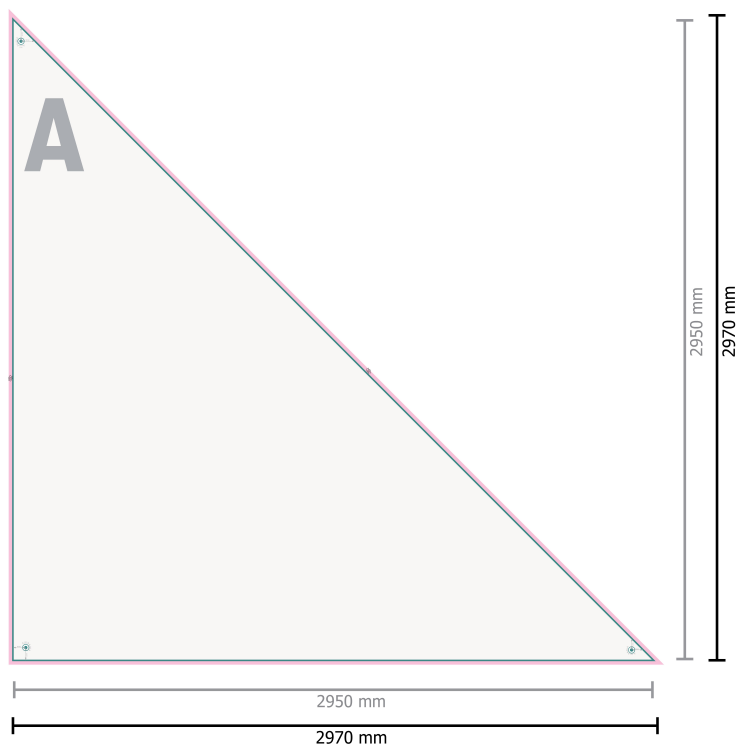

Shade sails, triangle

 eyelets

Please remove the die line from the download template before generating your printfiles.
Please provide a second file (view file) to specify the position of the die line.

Data format:

297 x 297 cm

Visible area:

295 x 295 cm

Safety margin:

4 mm

Maintaining space between the text/information and the edge of the trimmed format prevents undesirable cuts.

Explanation of symbols

 Reading direction

 Data format

 invisible

Please note:

Allow for trim allowance and safety margin according to instructions.

Arrange background graphics, images or graphics up to the edge of the data format.

Tolerances may occur during production due to cutting, punching and folding processes.