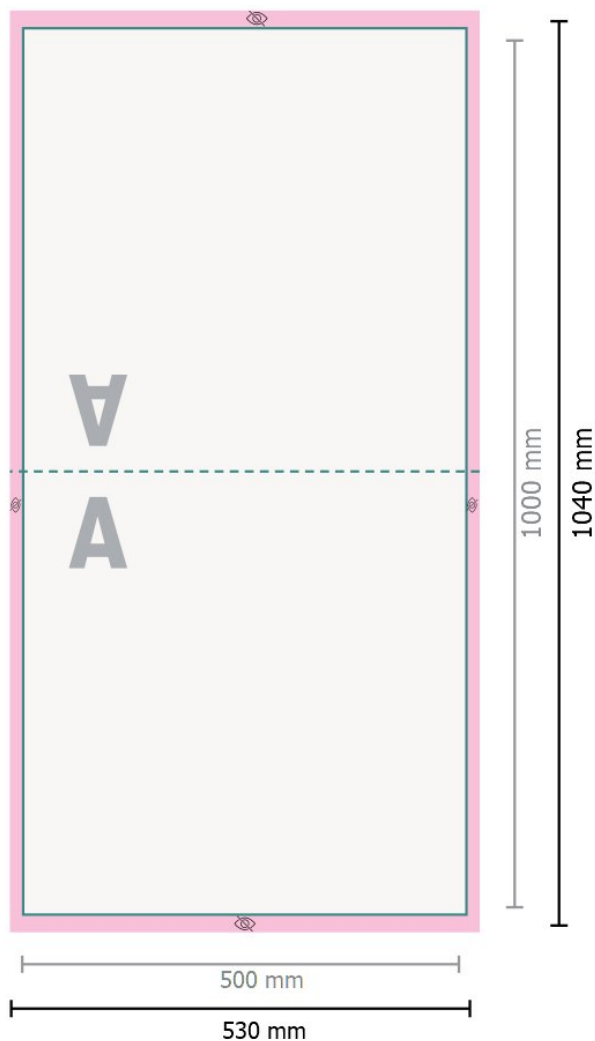

Outdoor cushions, 50 x 50 cm

Please remove the die line from the download template before generating your printfiles. Please provide a second file (view file) to specify the position of the die line.

Data format:

53 x 104 cm

Visible area:

50 x 100 cm

Safety margin:

5 mm

Maintaining space between the text/information and the edge of the trimmed format prevents undesirable cuts.

Explanation of symbols

A Reading direction

 Data format

 invisible

Please note:

Allow for trim allowance and safety margin according to instructions.

Arrange background graphics, images or graphics up to the edge of the data format.

Tolerances may occur during production due to cutting, punching and folding processes.