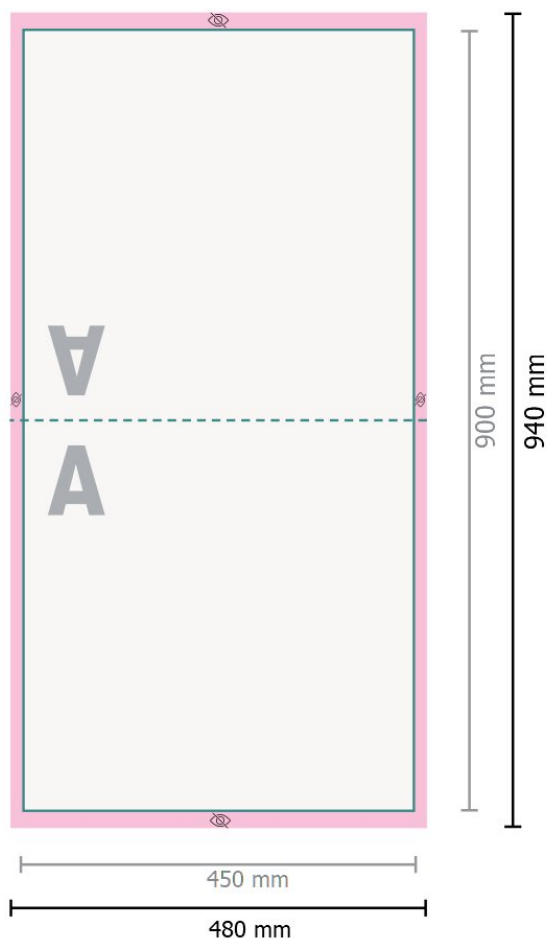

# Outdoor cushions, 45 x 45 cm

**Data format:**

48 x 94 cm

**Visible area:**

45 x 90 cm

**Safety margin:**

5 mm

Maintaining space between the text/information and the edge of the trimmed format prevents undesirable cuts.

Please remove the die line from the download template before generating your printfiles. Please provide a second file (view file) to specify the position of the die line.

**Explanation of symbols**

**A** Reading direction

 Data format

 invisible

**Please note:**

Allow for trim allowance and safety margin according to instructions.

Arrange background graphics, images or graphics up to the edge of the data format.

Tolerances may occur during production due to cutting, punching and folding processes.