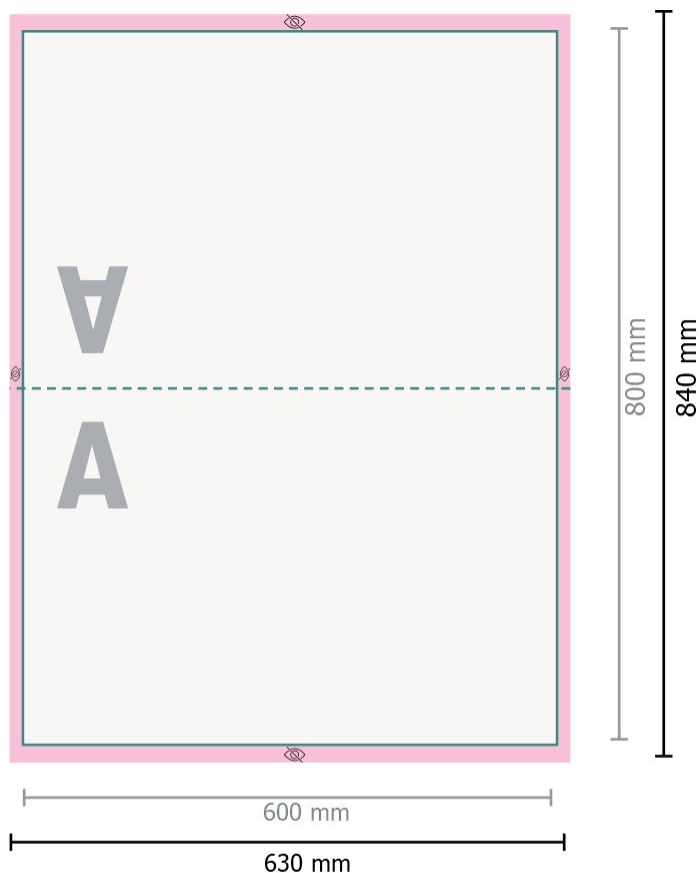

# Outdoor cushions, 60 x 40 cm

**Data format:**

63 x 84 cm

**Visible area:**

60 x 80 cm

**Safety margin:**

5 mm

Maintaining space between the text/information and the edge of the trimmed format prevents undesirable cuts.

Please remove the die line from the download template before generating your printfiles.  
Please provide a second file (view file) to specify the position of the die line.

**Explanation of symbols**

**A** Reading direction

 Data format

 invisible

**Please note:**

Allow for trim allowance and safety margin according to instructions.

Arrange background graphics, images or graphics up to the edge of the data format.

Tolerances may occur during production due to cutting, punching and folding processes.