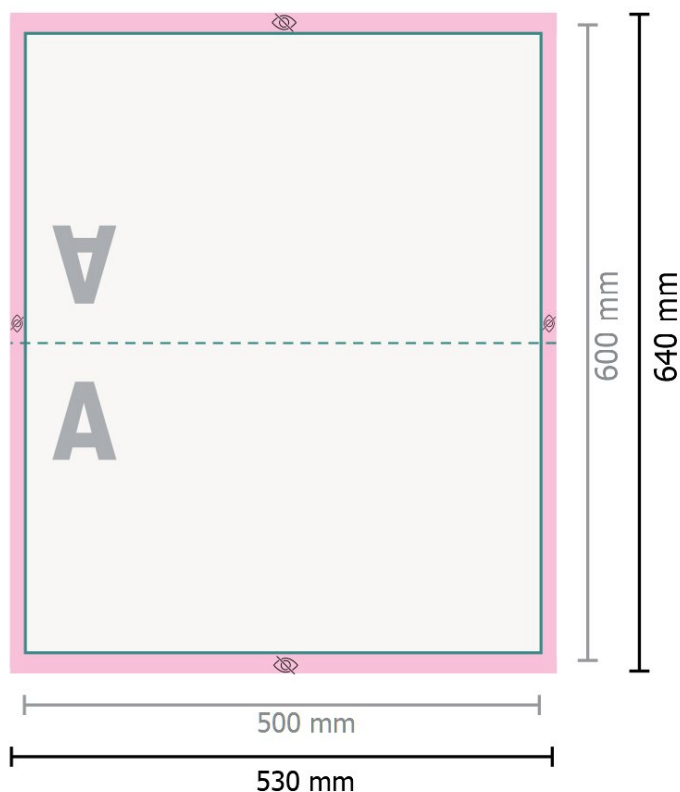

# Outdoor cushions, 50 x 30 cm

**Data format:**

53 x 64 cm

**Visible area:**

50 x 60 cm

**Safety margin:**

5 mm

Maintaining space between the text/information and the edge of the trimmed format prevents undesirable cuts.

Please remove the die line from the download template before generating your printfiles. Please provide a second file (view file) to specify the position of the die line.

### Explanation of symbols

**A** Reading direction

— Data format

 invisible

---

### Please note:

Allow for trim allowance and safety margin according to instructions.

Arrange background graphics, images or graphics up to the edge of the data format.

Tolerances may occur during production due to cutting, punching and folding processes.