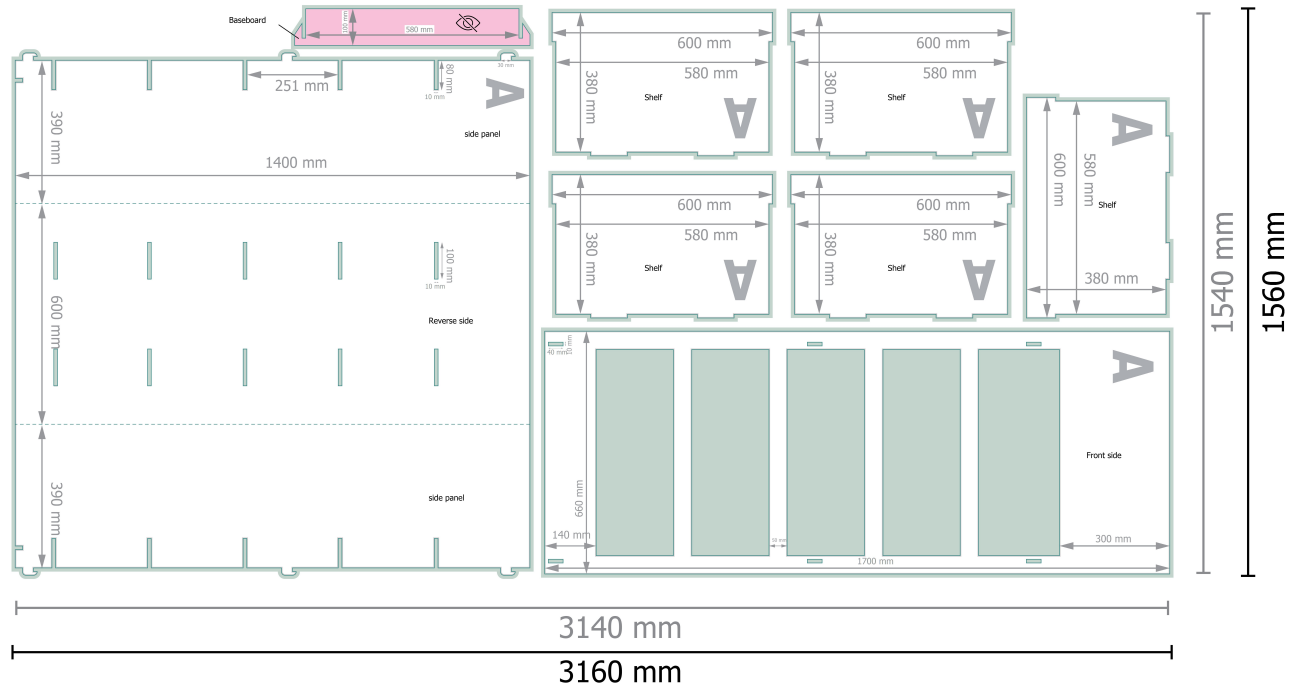

Shelf displays for 5 shelves

Dataformat (incl. 10 mm bleed):

316 x 156 cm

Trimmed size:

314 x 154 cm

bleed:

10 mm

Safety margin:

3 mm

Maintaining space between the text/information and the edge of the trimmed format prevents undesirable cuts.

Please remove the die line from the download template before generating your printfiles.

Please provide a second file (view file) to specify the position of the die line.

Explanation of symbols

 Bleed

 Reading direction

 Trimmed size

 Data format

 invisible

Please note:

Allow for trim allowance and safety margin according to instructions.

Arrange background graphics, images or graphics up to the edge of the data format.

Tolerances may occur during production due to cutting, punching and folding processes.