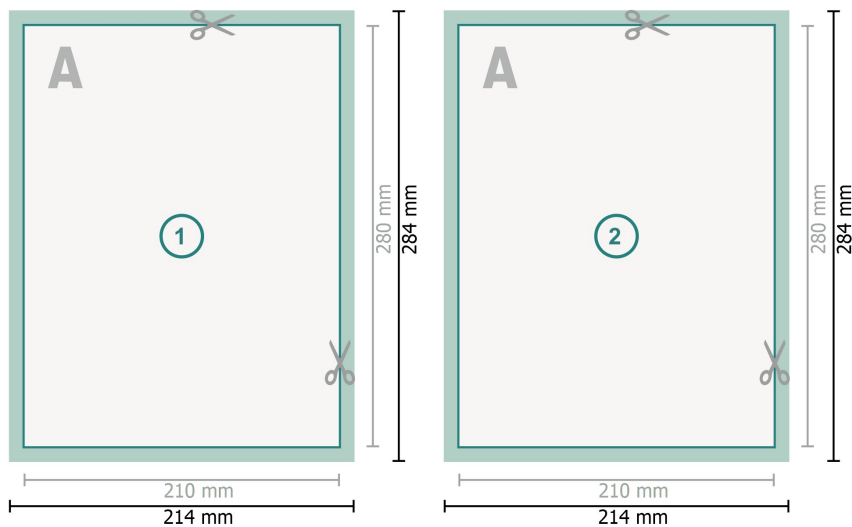

Postcards with spot relief varnish, 21 x 28 cm

Dataformat (incl. mm bleed):

21,4 x 28,4 cm

bleed:

mm

Trimmed size:

21 x 28 cm

Safety margin:

4 mm

Maintaining space between the text/information and the edge of the trimmed format prevents undesirable cuts.

Explanation of symbols

 Bleed

 Reading direction

 Trimmed size

 Data format

Please note:

Allow for trim allowance and safety margin according to instructions.

Arrange background graphics, images or graphics up to the edge of the data format.

Tolerances may occur during production due to cutting, punching and folding processes.