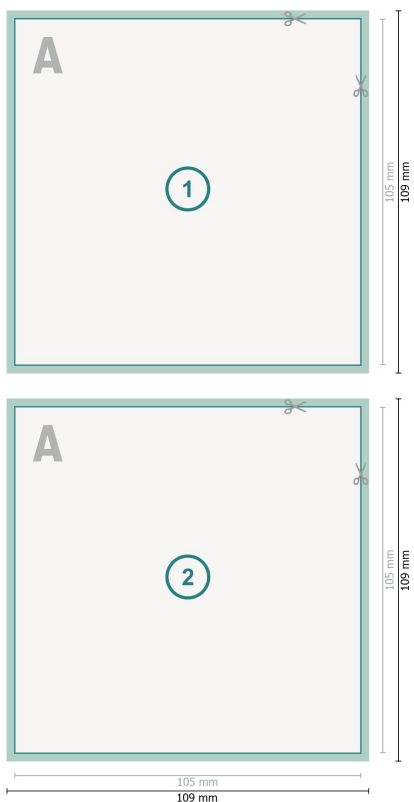

# Postcards with spot relief varnish, A6-Square

**Dataformat (incl. mm bleed):**

10,9 x 10,9 cm

**bleed:**

mm

**Trimmed size:**

10,5 x 10,5 cm

**Safety margin:**

4 mm

Maintaining space between the text/information and the edge of the trimmed format prevents undesirable cuts.

## Explanation of symbols

 Bleed

 Reading direction

 Trimmed size

 Data format

### Please note:

Allow for trim allowance and safety margin according to instructions.

Arrange background graphics, images or graphics up to the edge of the data format.

Tolerances may occur during production due to cutting, punching and folding processes.